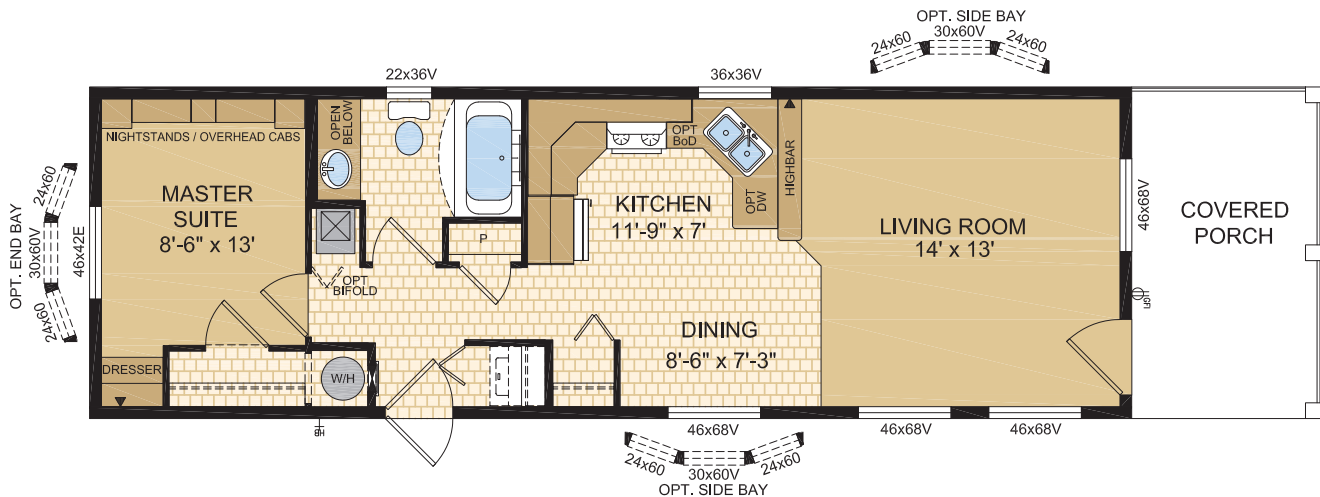

Lake House

14' Wides

Moduline Homes

CANADIAN BUILT
SINCE 1970

Okanagan

Model 14073

14' x 52' ~ 728 sq.ft. (incl. covered porch)

1421 Brier Park Crescent, Medicine Hat, Alberta T1C 1T8 Phone: (403) 527-1555 Fax: (403) 528-4486 modulinemedicinehat.com