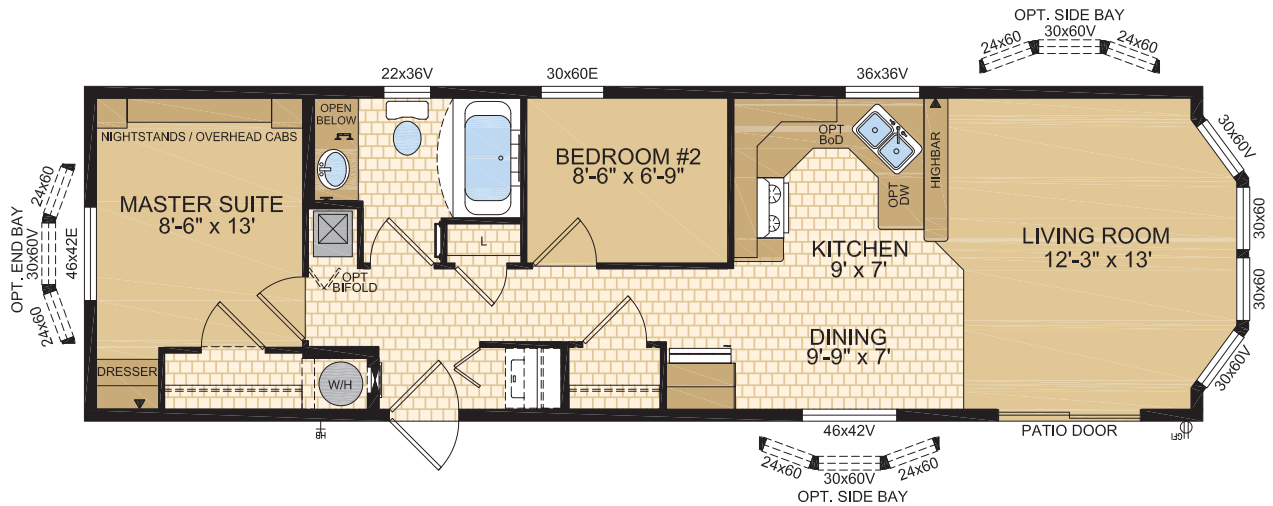

Lake House

14' Wides

Moduline Homes

CANADIAN BUILT
SINCE 1970

Chelan

Model 14132

14' x 48' ~ 672 sq.ft.

1421 Brier Park Crescent, Medicine Hat, Alberta T1C 1T8 Phone: (403) 527-1555 Fax: (403) 528-4486 modulinemedicinehat.com