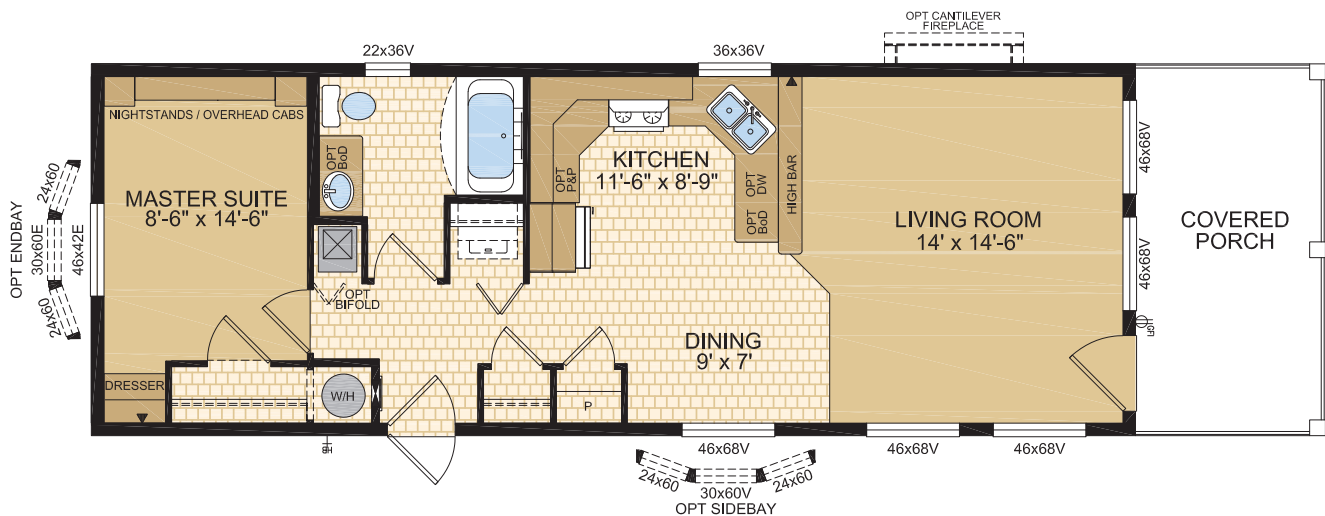

Lake House

16' Wides

Moduline Homes

CANADIAN BUILT
SINCE 1970

Whitefish

Model 16073

16' x 52' ~ 832 sq.ft. (incl. covered porch)

1421 Brier Park Crescent, Medicine Hat, Alberta T1C 1T8 Phone: (403) 527-1555 Fax: (403) 528-4486 modulinemedicinehat.com