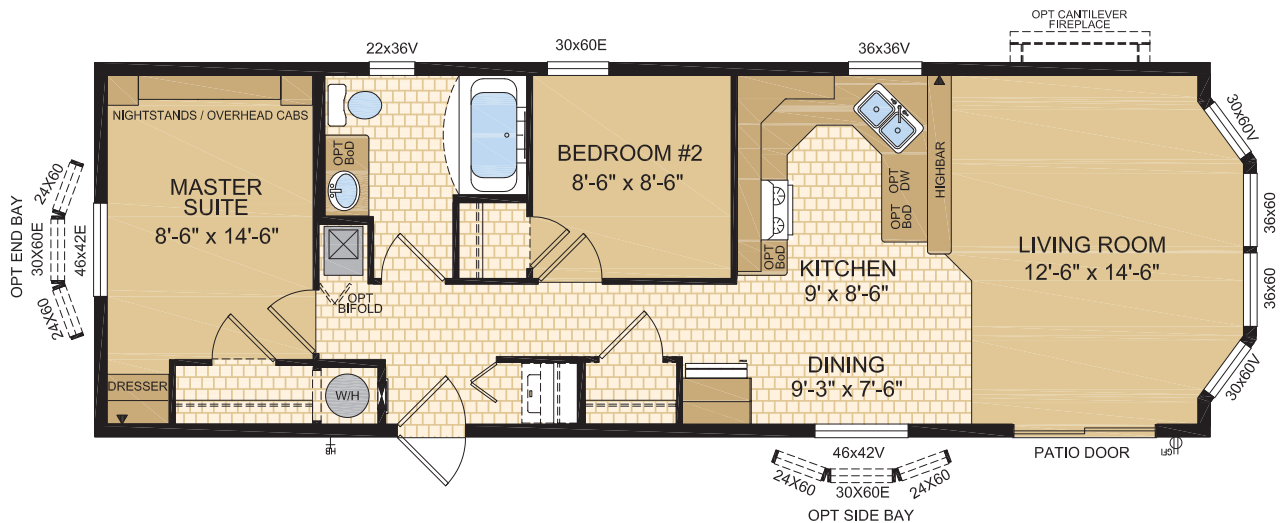

Lake House

16' Wides

Moduline Homes

CANADIAN BUILT
SINCE 1970

Charlotte

Model 16132

16' x 48' ~ 768 sq.ft.

1421 Brier Park Crescent, Medicine Hat, Alberta T1C 1T8 Phone: (403) 527-1555 Fax: (403) 528-4486 modulinemedicinehat.com