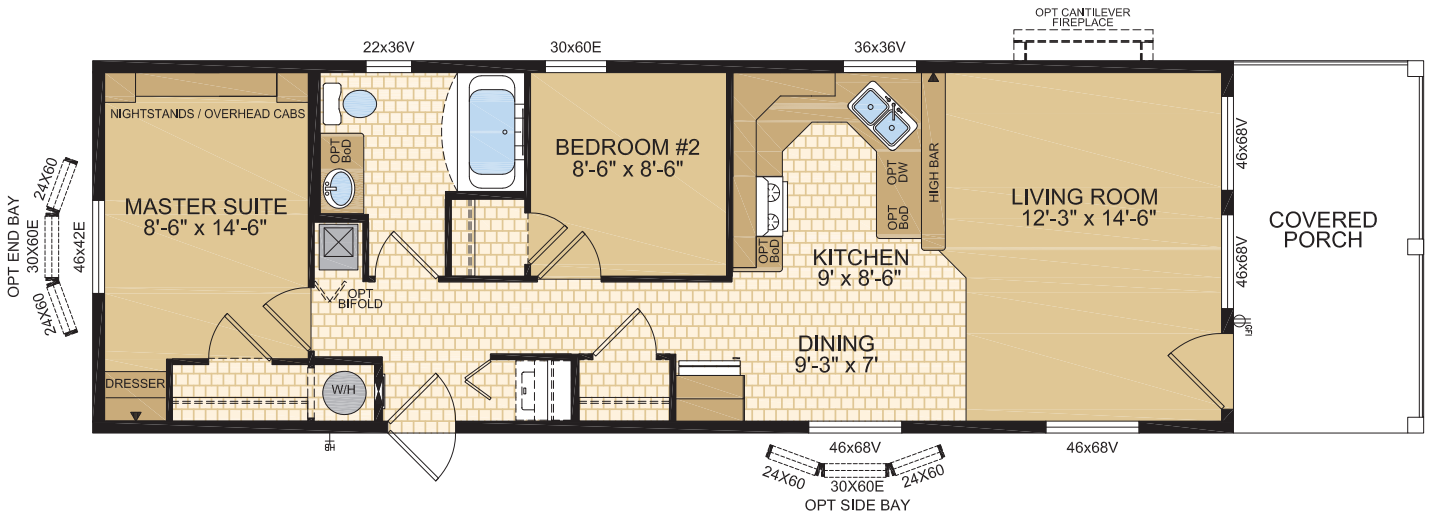

Lake House

16' Wides

Moduline Homes

CANADIAN BUILT
SINCE 1970

Agassiz Model 16133

16' x 56' ~ 896 sq.ft. (incl. covered porch)

1421 Brier Park Crescent, Medicine Hat, Alberta T1C 1T8 Phone: (403) 527-1555 Fax: (403) 528-4486 modulinemedicinehat.com