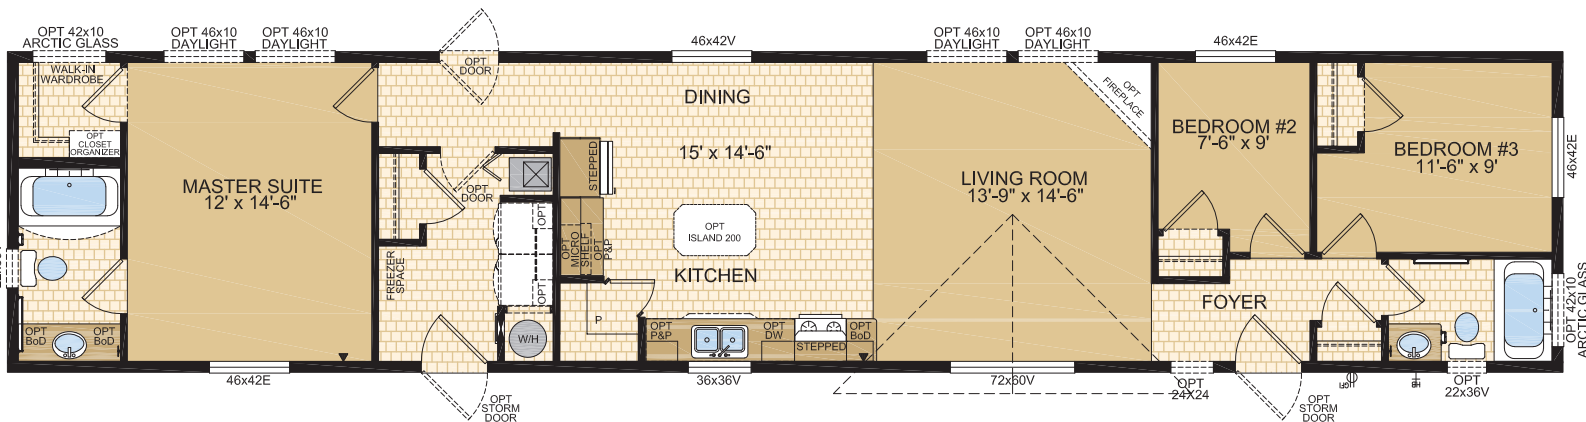

16' WIDE HOMES

CANADIAN BUILT SINCE 1970

Exterior shown is an artistic rendering only.

OASIS Model 16253

3 Beds | 2 Baths
16' x 76' ~ 1,216 sq. ft.

1421 Brier Park Crescent, Medicine Hat, Alberta T1C 1T8 Phone: (403) 527-1555 Fax: (403) 528-4486 modulinemedicinehat.com
In a continued effort to meet the challenges of product improvement, we reserve the right to modify plans, specifications and features without prior notice.
Some homes may show optional items which are not standard. Please consult your dealer representative for details. Square footage and room sizes are approximate.