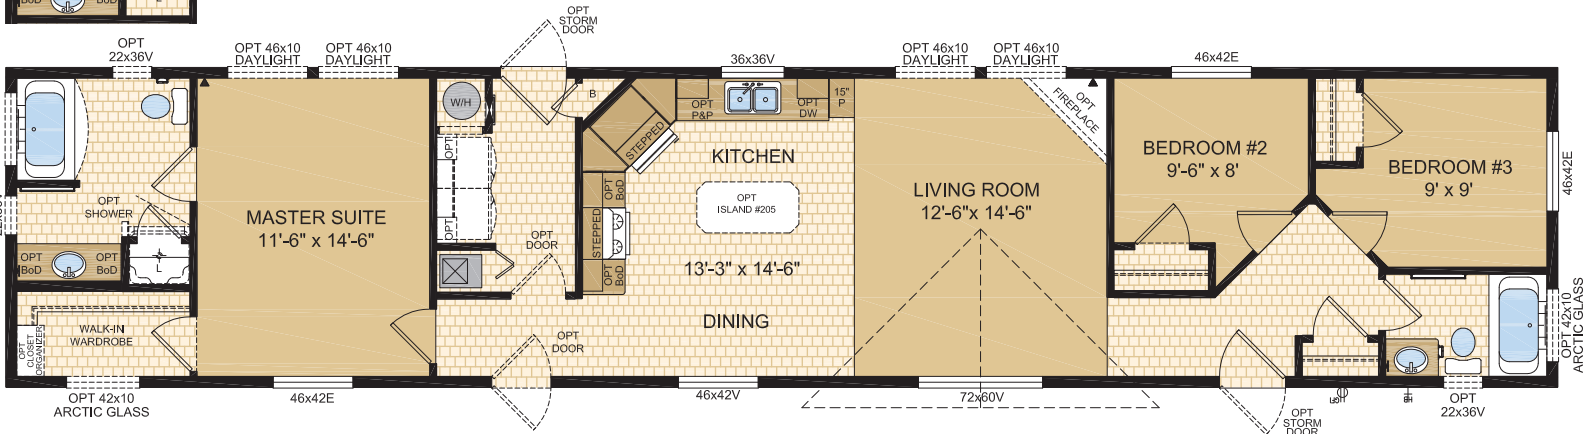

16' WIDE HOMES

CANADIAN BUILT SINCE 1970

Exterior shown is an artistic rendering only.

BROOKINGS Model 16254

3 Beds | 2 Baths
16' x 76' ~ 1,216 sq. ft.

Optional Ensuite

1421 Brier Park Crescent, Medicine Hat, Alberta T1C 1T8 Phone: (403) 527-1555 Fax: (403) 528-4486 modulinemedicinehat.com
In a continued effort to meet the challenges of product improvement, we reserve the right to modify plans, specifications and features without prior notice.
Some homes may show optional items which are not standard. Please consult your dealer representative for details. Square footage and room sizes are approximate.