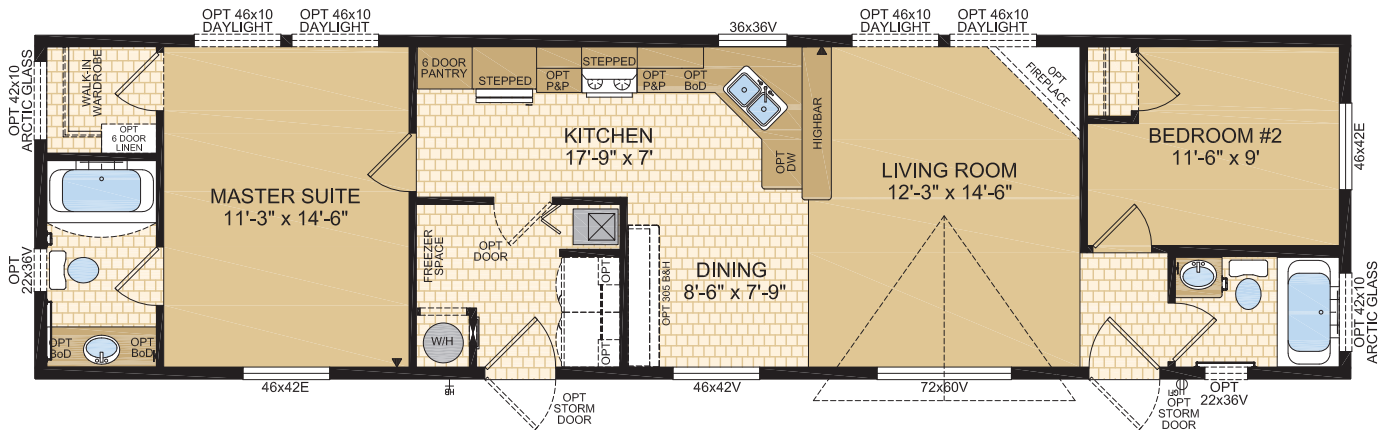

16'
WIDE HOMES

CANADIAN BUILT
SINCE 1970

Exterior shown is an artistic rendering only.

MEDFORD Model 16255

2 Beds | 2 Baths
16' x 60' ~ 960 sq. ft.

1421 Brier Park Crescent, Medicine Hat, Alberta T1C 1T8 Phone: (403) 527-1555 Fax: (403) 528-4486 modulinemedicinehat.com