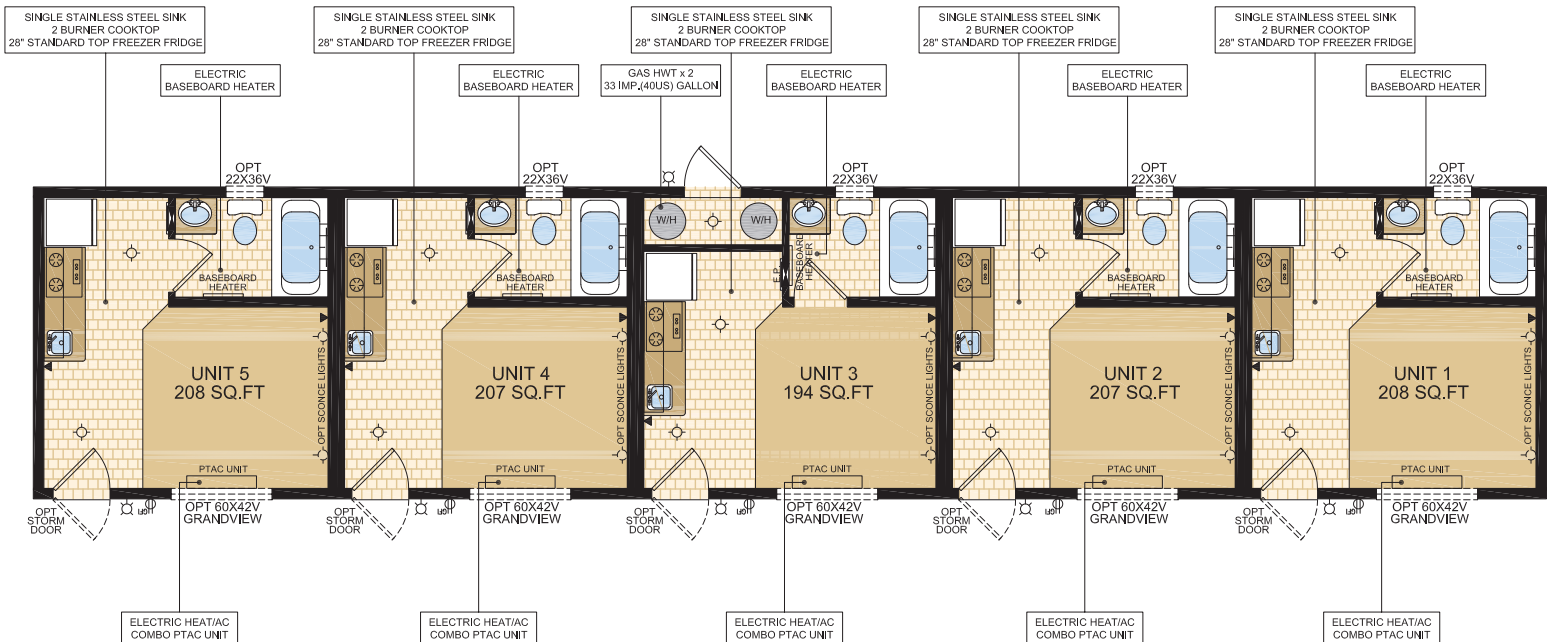

CANADIAN BUILT
SINCE 1970

FIVEPLEX Model 16400

Note: Fiveplex is not available in Alberta.

16' x 76' ~ 1,216 sq. ft.

1421 Brier Park Crescent, Medicine Hat, Alberta T1C 1T8 Phone: (403) 527-1555 Fax: (403) 528-4486 modulinemedicinehat.com
In a continued effort to meet the challenges of product improvement, we reserve the right to modify plans, specifications and features without prior notice.
Some homes may show optional items which are not standard. Please consult your dealer representative for details. Square footage and room sizes are approximate.