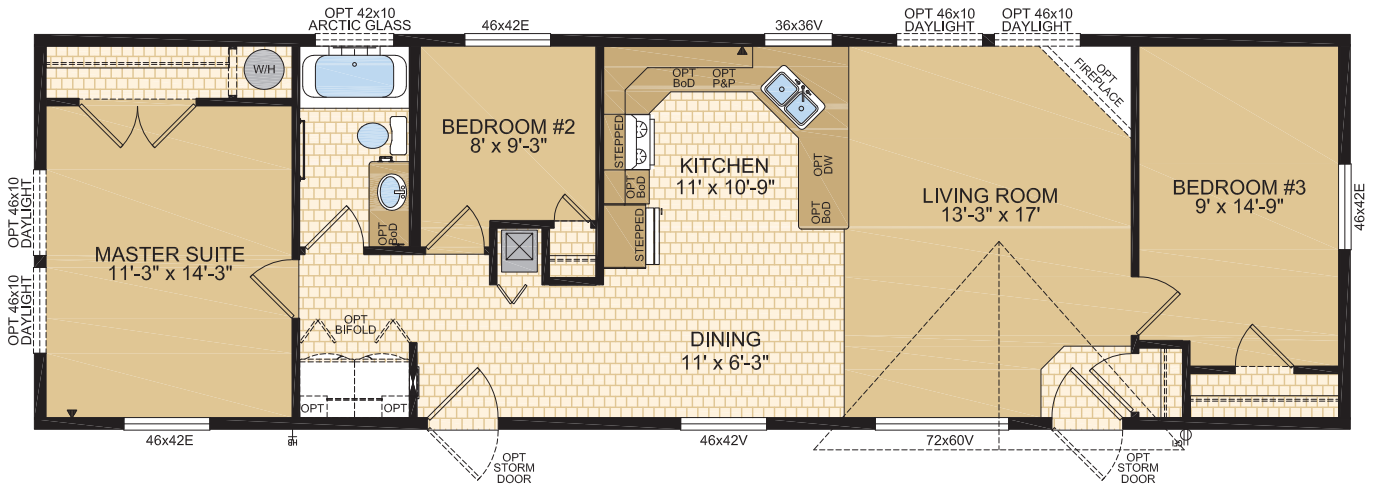

18' WIDE HOMES

CANADIAN BUILT SINCE 1970

Exterior shown is an artistic rendering only.

**CODERRE**  
Model 18770

**3 Beds | 1 Baths**  
18' x 60' ~ 1,080 sq. ft.

1421 Brier Park Crescent, Medicine Hat, Alberta T1C 1T8 Phone: (403) 527-1555 Fax: (403) 528-4486 [modulinemedicinehat.com](http://modulinemedicinehat.com)  
In a continued effort to meet the challenges of product improvement, we reserve the right to modify plans, specifications and features without prior notice.  
Some homes may show optional items which are not standard. Please consult your dealer representative for details. Square footage and room sizes are approximate.