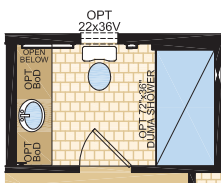

**BELLBROOK**  
Model 20206

20' x 76' • 1,520 sq. ft.  
3 Beds, 2 Baths

OPT LAYOUT