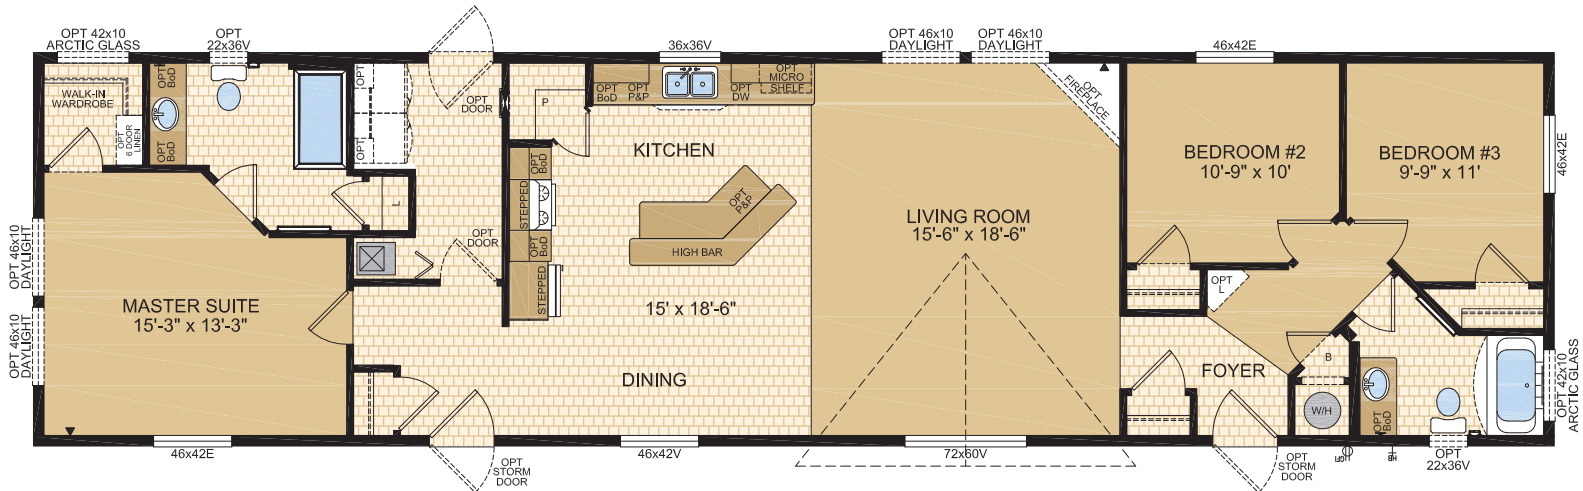

20' WIDE HOMES

Moduline Homes

CANADIAN BUILT SINCE 1970

Exterior shown is an artistic rendering only.

TEMORA Model 20252

3 Beds | 2 Baths 20' x 76' ~ 1,520 sq. ft.

Optional Layout

1421 Brier Park Crescent, Medicine Hat, Alberta T1C 1T8 Phone: (403) 527-1555 Fax: (403) 528-4486 modulinemedicinehat.com In a continued effort to meet the challenges of product improvement, we reserve the right to modify plans, specifications and features without prior notice. Some homes may show optional items which are not standard. Please consult your dealer representative for details. Square footage and room sizes are approximate.