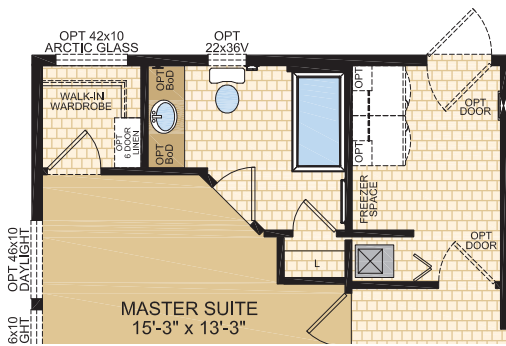

20' WIDE HOMES

Moduline Homes

CANADIAN BUILT SINCE 1970

Exterior shown is an artistic rendering only.

TEMORA Model 20252

3 Beds | 2 Baths 20' x 76' ~ 1,520 sq. ft.

Optional Layout

1421 Brier Park Crescent, Medicine Hat, Alberta T1C 1T8 Phone: (403) 527-1555 Fax: (403) 528-4486 modulinemedicinehat.com In a continued effort to meet the challenges of product improvement, we reserve the right to modify plans, specifications and features without prior notice. Some homes may show optional items which are not standard. Please consult your dealer representative for details. Square footage and room sizes are approximate.