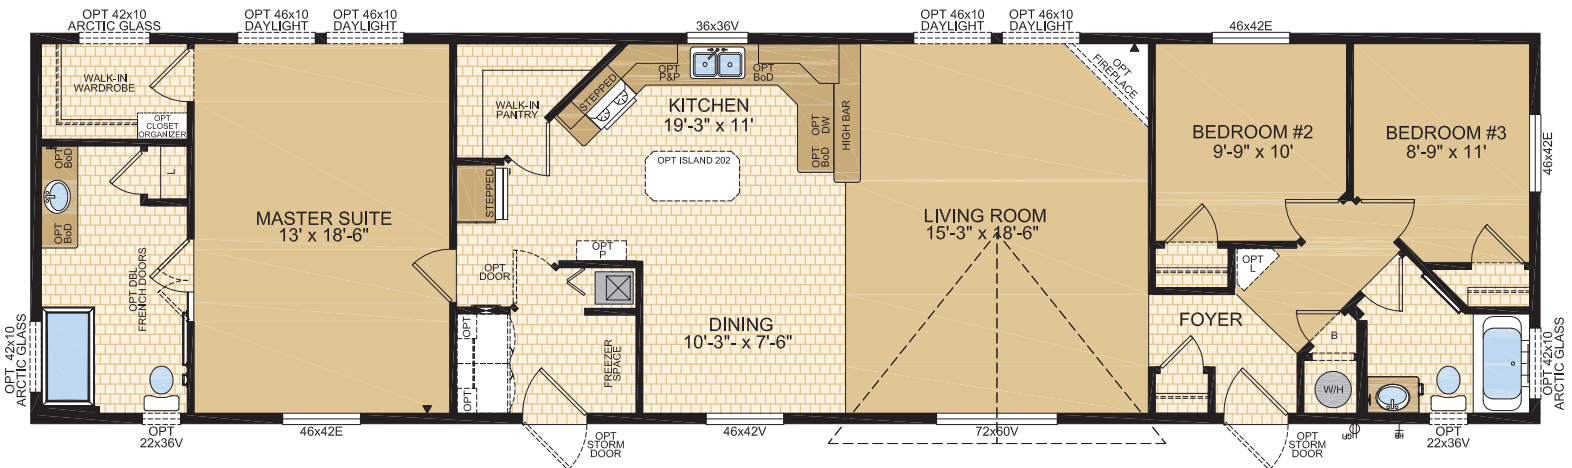

20' WIDE HOMES

Moduline Homes

CANADIAN BUILT SINCE 1970

Exterior shown is an artistic rendering only.

CANBERRA Model 20254

3 Beds | 2 Baths
20' x 76' ~ 1,520 sq. ft.

1421 Brier Park Crescent, Medicine Hat, Alberta T1C 1T8 Phone: (403) 527-1555 Fax: (403) 528-4486 modulinemedicinehat.com
In a continued effort to meet the challenges of product improvement, we reserve the right to modify plans, specifications and features without prior notice.
Some homes may show optional items which are not standard. Please consult your dealer representative for details. Square footage and room sizes are approximate.