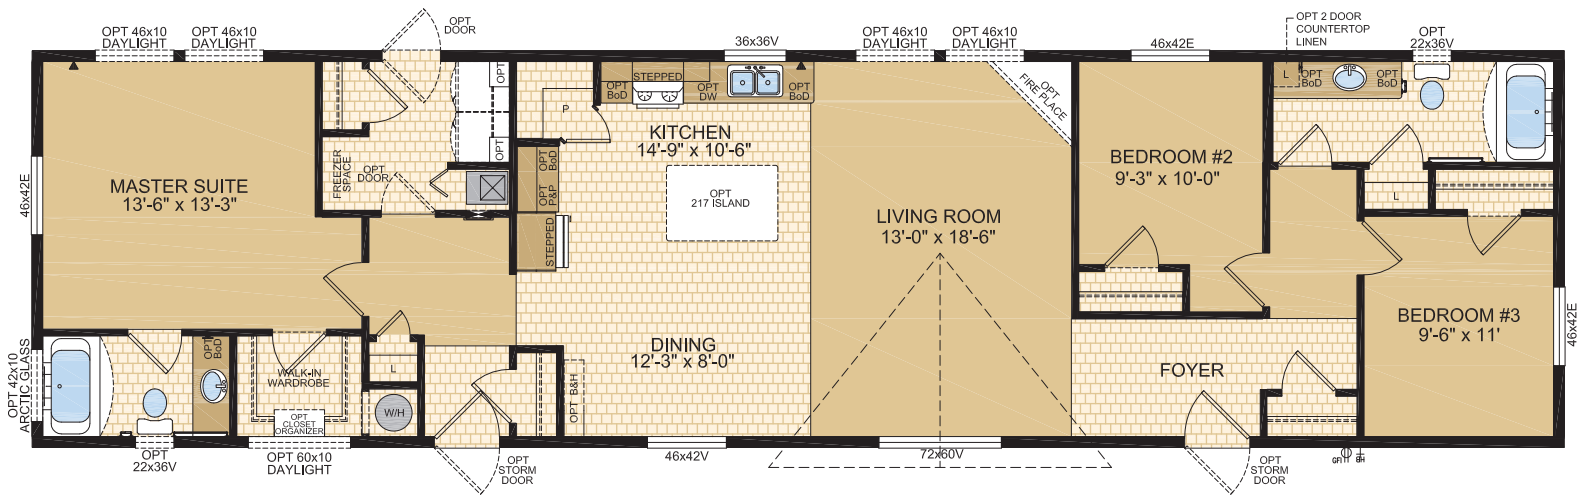

20' WIDE HOMES

CANADIAN BUILT SINCE 1970

Exterior shown is an artistic rendering only.

OAKWOOD Model 20265

3 Beds | 2 Baths
20' x 76' ~ 1,520 sq. ft.

1421 Brier Park Crescent, Medicine Hat, Alberta T1C 1T8 Phone: (403) 527-1555 Fax: (403) 528-4486 modulinemedicinehat.com
In a continued effort to meet the challenges of product improvement, we reserve the right to modify plans, specifications and features without prior notice.
Some homes may show optional items which are not standard. Please consult your dealer representative for details. Square footage and room sizes are approximate.