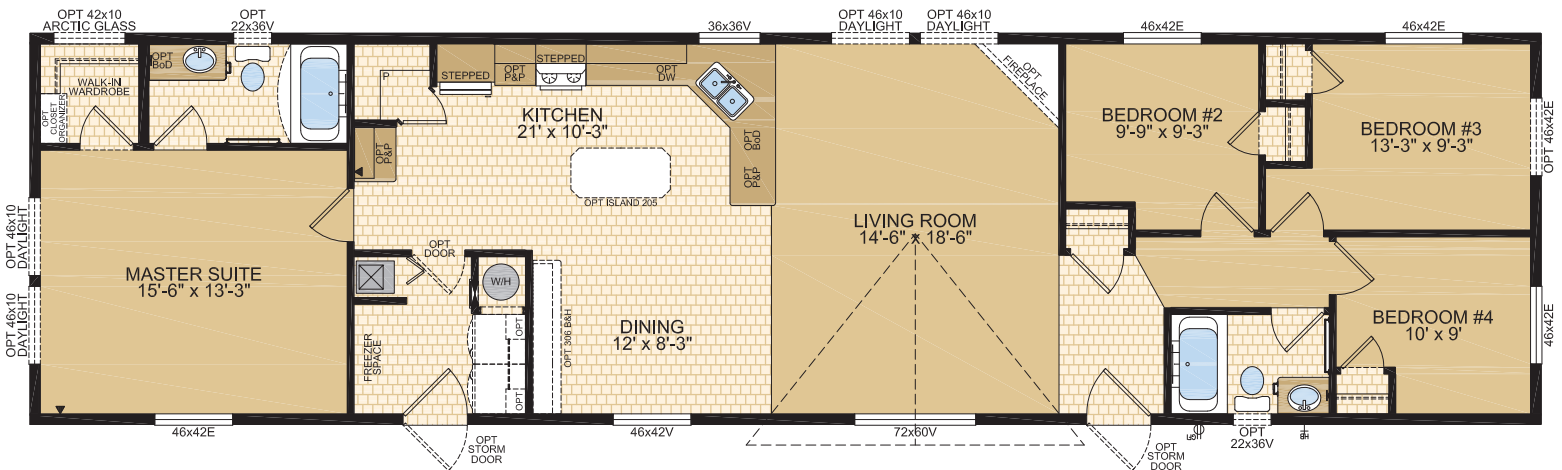

20' WIDE HOMES

Moduline Homes

CANADIAN BUILT SINCE 1970

Exterior shown is an artistic rendering only.

# WHITE ROCK Model 20325

4 Beds | 2 Baths  
20' x 76' ~ 1,520 sq. ft.

1421 Brier Park Crescent, Medicine Hat, Alberta T1C 1T8 Phone: (403) 527-1555 Fax: (403) 528-4486 [modulinemedicinehat.com](http://modulinemedicinehat.com)  
In a continued effort to meet the challenges of product improvement, we reserve the right to modify plans, specifications and features without prior notice.  
Some homes may show optional items which are not standard. Please consult your dealer representative for details. Square footage and room sizes are approximate.