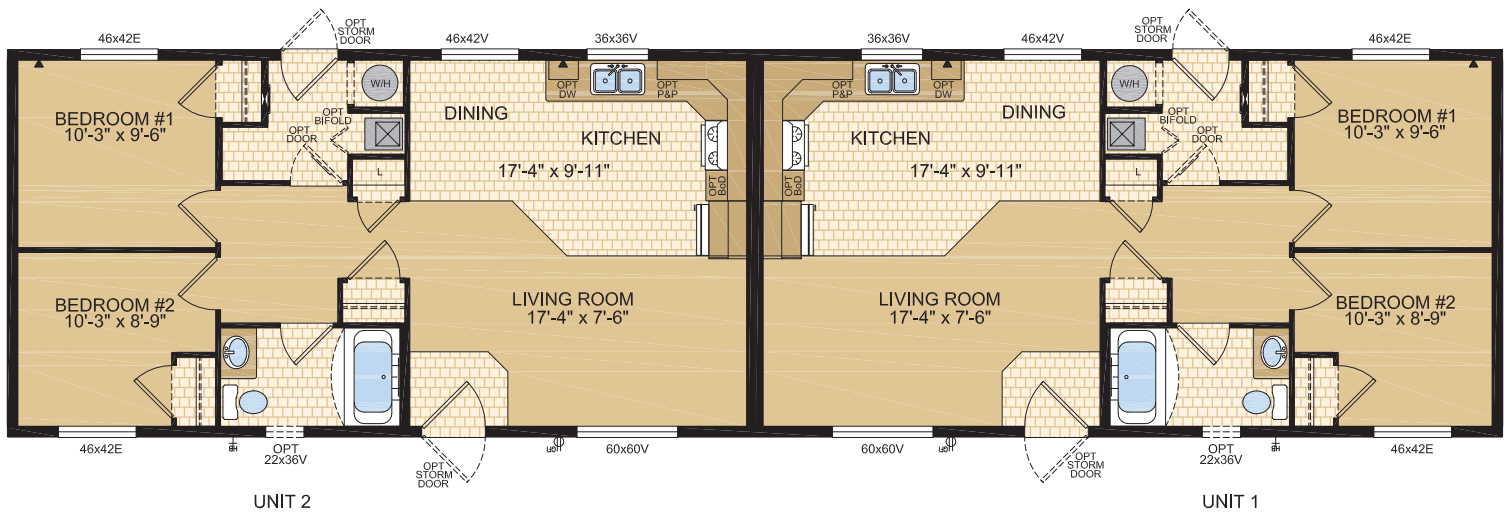

CANADIAN BUILT
SINCE 1970

DUPLEX

Model 20453

20' x 76' ~ 1,520 sq. ft.

1421 Brier Park Crescent, Medicine Hat, Alberta T1C 1T8 Phone: (403) 527-1555 Fax: (403) 528-4486 modulinemedicinehat.com
In a continued effort to meet the challenges of product improvement, we reserve the right to modify plans, specifications and features without prior notice. Some homes may show optional items which are not standard. Please consult your dealer representative for details. Square footage and room sizes are approximate.