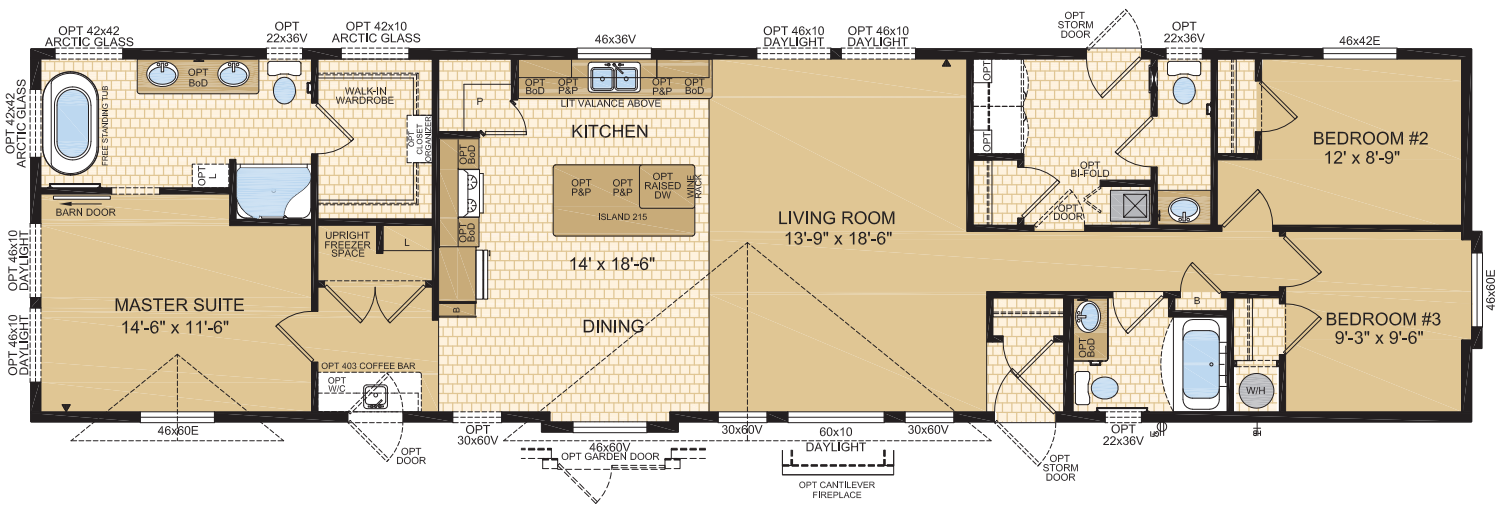

20' Wide Homes

CANADIAN BUILT
SINCE 1970

BELMONT
Model 20800

3 Beds | 2.5 Baths
20' x 76' ~ 1520 sq. ft.

1421 Brier Park Crescent, Medicine Hat, Alberta T1C 1T8 Phone: (403) 527-1555 Fax: (403) 528-4486 modulinemedicinehat.com
In a continued effort to meet the challenges of product improvement, we reserve the right to modify plans, specifications and features without prior notice.
Some homes may show optional items which are not standard. Please consult your dealer representative for details. Square footage and room sizes are approximate.