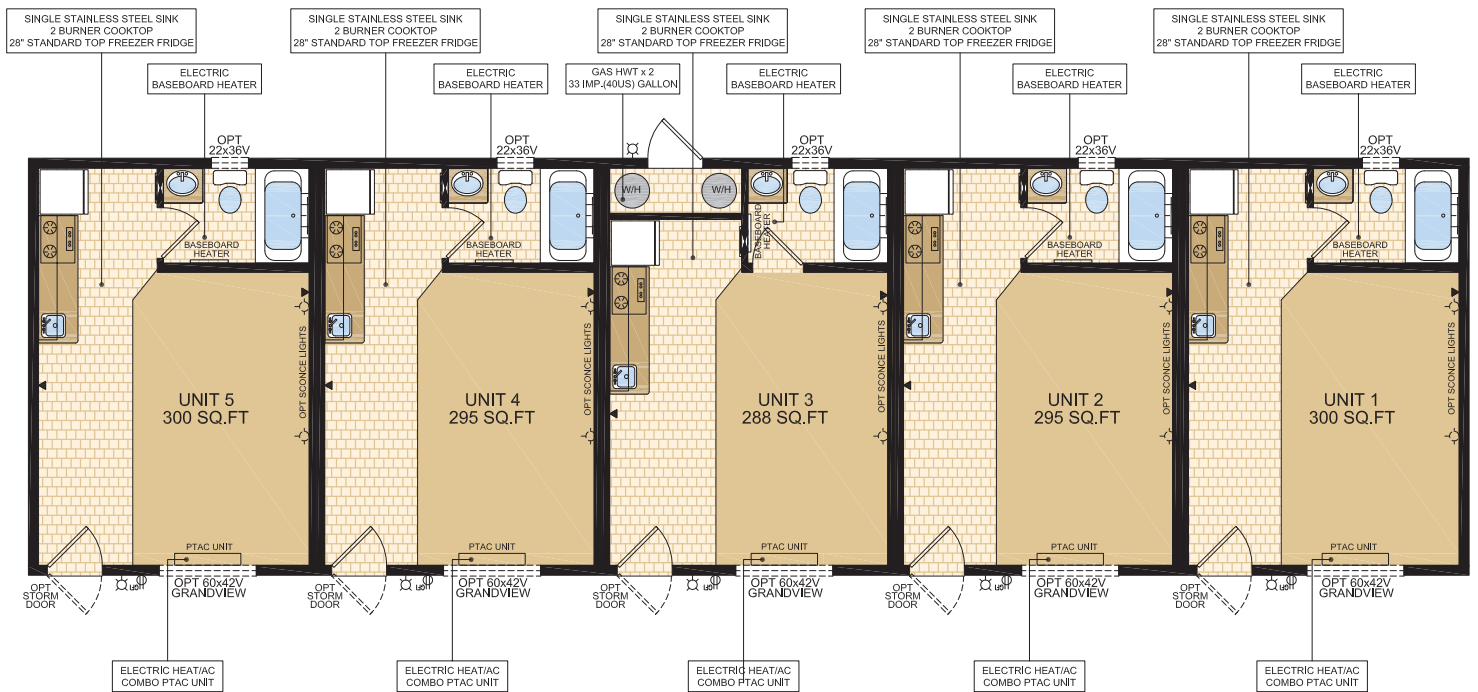

# FIVELEX Model 22400

Note: Fiveplex is not available in Alberta.

22' x 76' ~ 1,672 sq. ft.

**1421 Brier Park Crescent, Medicine Hat, Alberta T1C 1T8 Phone: (403) 527-1555 Fax: (403) 528-4486 modulinemedicinehat.com**  
*In a continued effort to meet the challenges of product improvement, we reserve the right to modify plans, specifications and features without prior notice. Some homes may show optional items which are not standard. Please consult your dealer representative for details. Square footage and room sizes are approximate.*