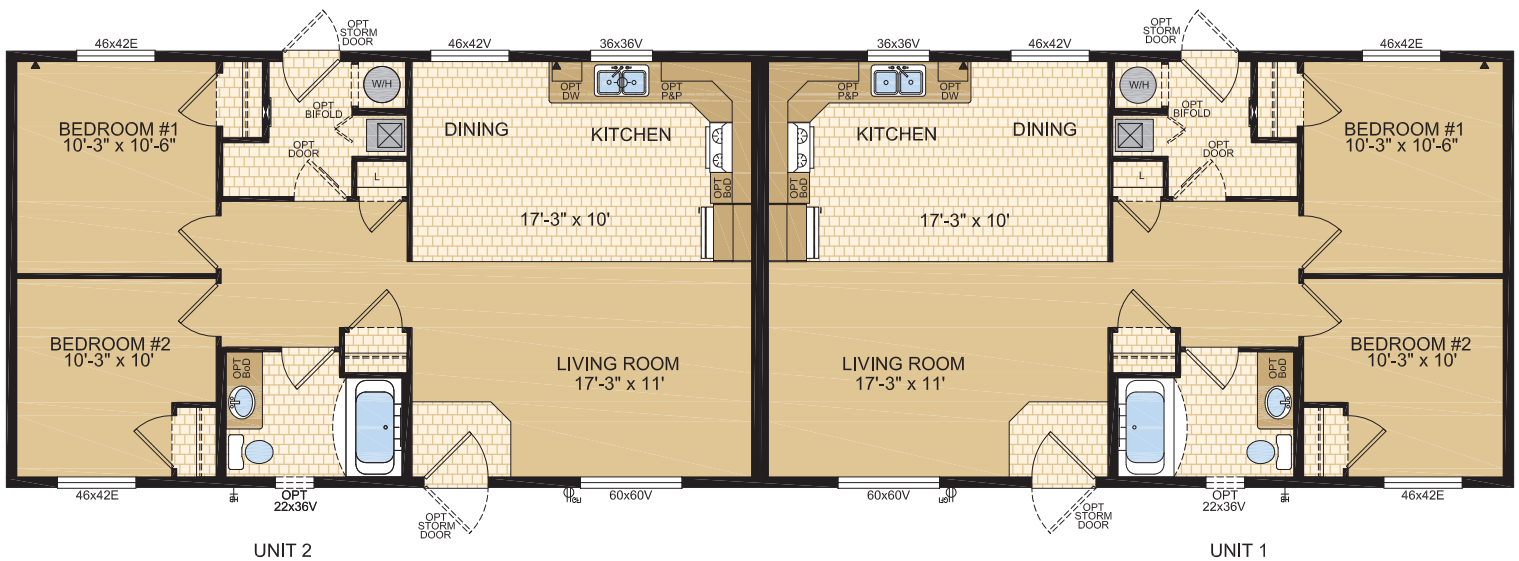

CANADIAN BUILT
SINCE 1970

DUPLEX

Model 22453

22' x 76' ~ 1,672 sq. ft.

1421 Brier Park Crescent, Medicine Hat, Alberta T1C 1T8 Phone: (403) 527-1555 Fax: (403) 528-4486 modulinemedicinehat.com
 In a continued effort to meet the challenges of product improvement, we reserve the right to modify plans, specifications and features without prior notice.
 Some homes may show optional items which are not standard. Please consult your dealer representative for details. Square footage and room sizes are approximate.