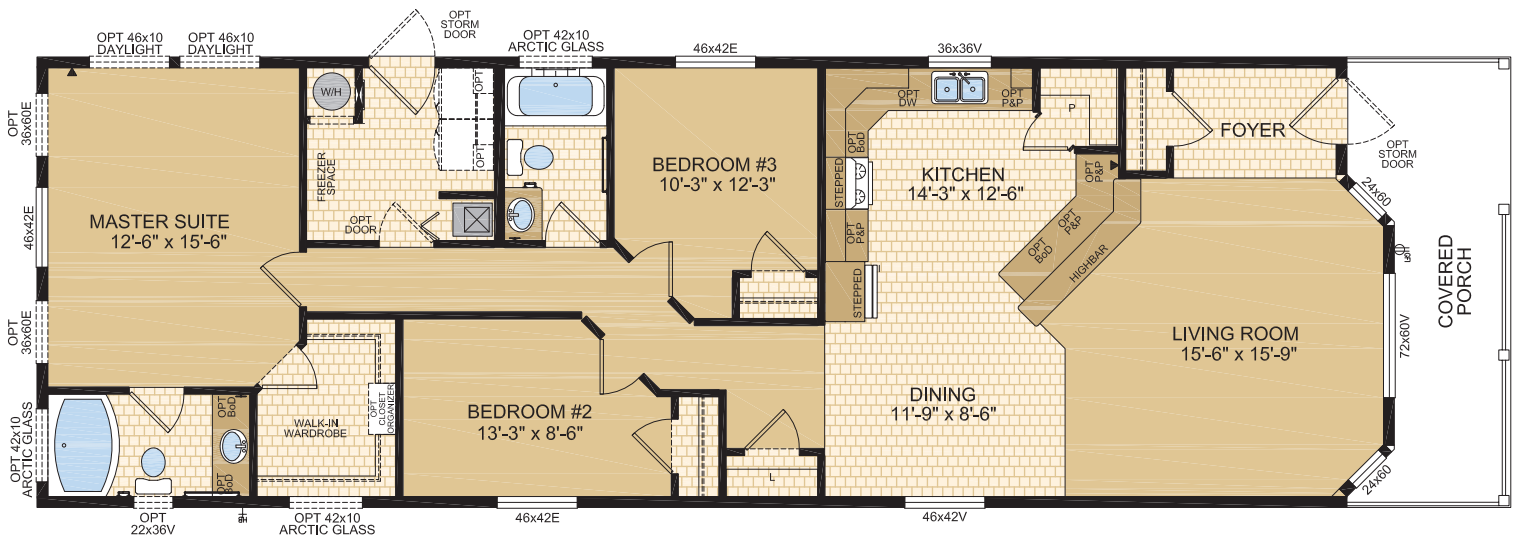

22' WIDE HOMES

CANADIAN BUILT SINCE 1970

HERITAGE Model 22492

3 Beds | 2 Baths | Porch 22' x 72' ~ 1,584 sq. ft.

1421 Brier Park Crescent, Medicine Hat, Alberta T1C 1T8 Phone: (403) 527-1555 Fax: (403) 528-4486 modulinemedicinehat.com In a continued effort to meet the challenges of product improvement, we reserve the right to modify plans, specifications and features without prior notice. Some homes may show optional items which are not standard. Please consult your dealer representative for details. Square footage and room sizes are approximate.