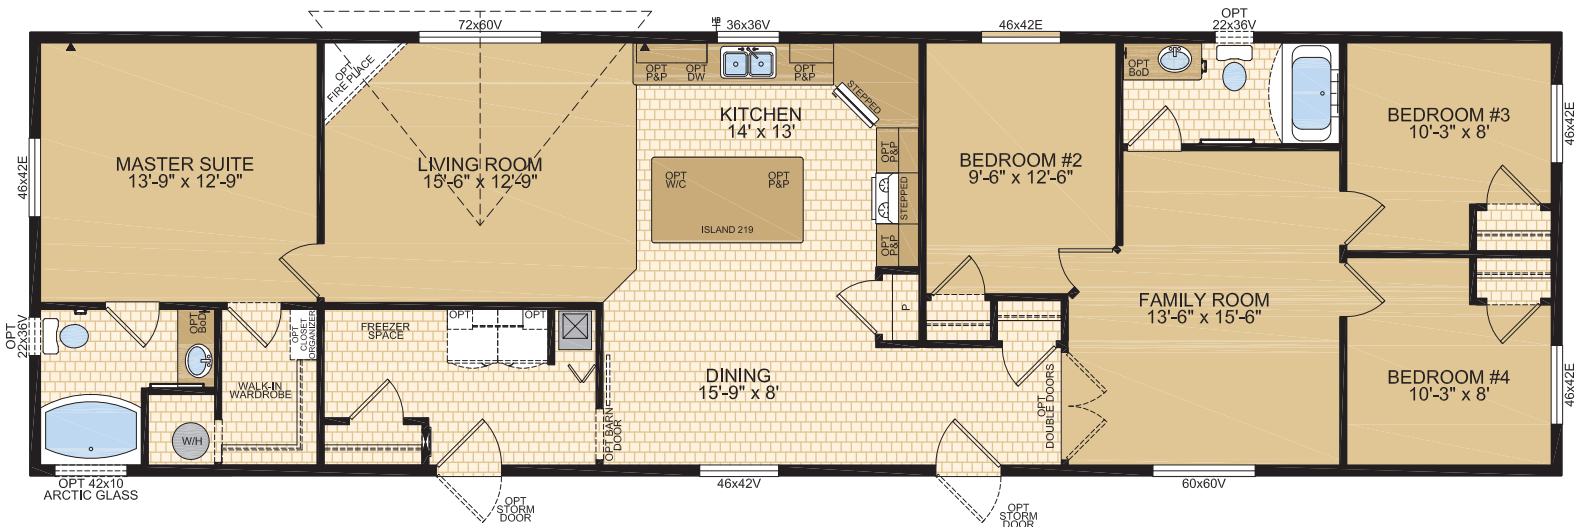

22'
WIDE HOMES

CANADIAN BUILT
SINCE 1970

KENSINGTON
Model 22556

4 Beds | 2 Baths | Family Room
22' x 76' ~ 1,672 sq. ft.

1421 Brier Park Crescent, Medicine Hat, Alberta T1C 1T8 Phone: (403) 527-1555 Fax: (403) 528-4486 modulinemedicinehat.com
In a continued effort to meet the challenges of product improvement, we reserve the right to modify plans, specifications and features without prior notice.
Some homes may show optional items which are not standard. Please consult your dealer representative for details. Square footage and room sizes are approximate.