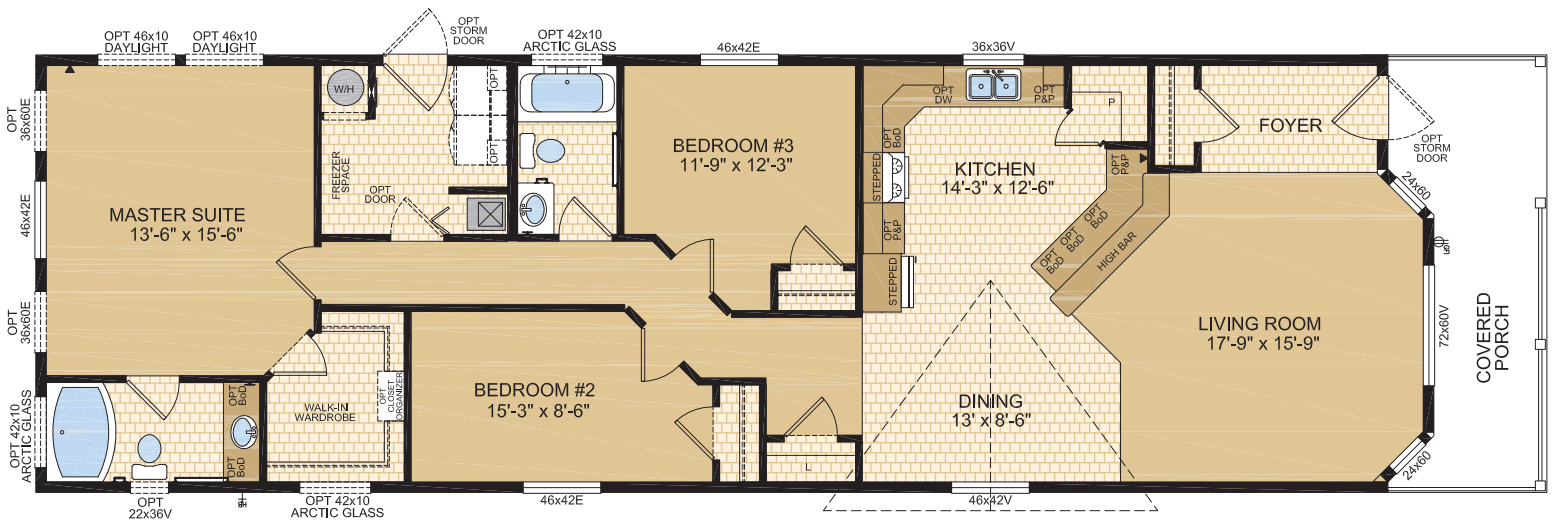

22' WIDE HOMES

CANADIAN BUILT SINCE 1970

ALLENTOWN Model 22592

3 Beds | 2 Baths | Porch 22' x 76' ~ 1,672 sq. ft.

1421 Brier Park Crescent, Medicine Hat, Alberta T1C 1T8 Phone: (403) 527-1555 Fax: (403) 528-4486 modulinemedicinehat.com