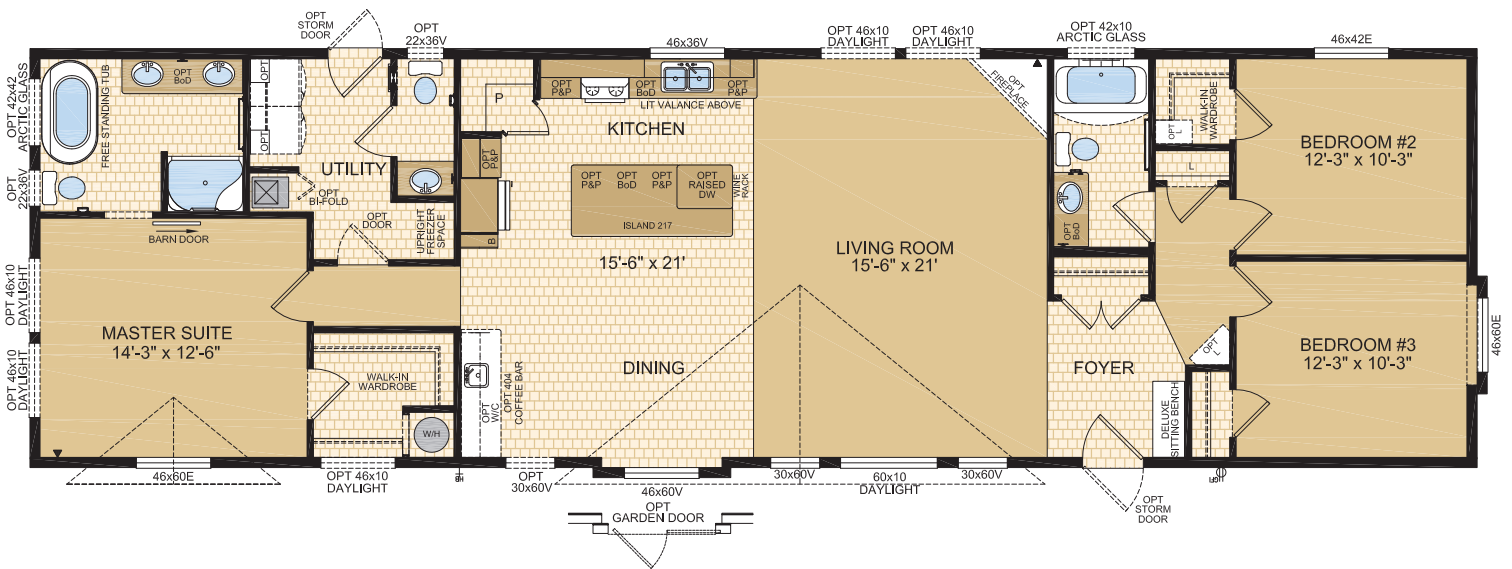

22' Wide Homes

CANADIAN BUILT
SINCE 1970

BROOKHILL
Model 22800

3 Beds | 2 Baths
22' x 76' ~ 1,672 sq. ft.

1421 Brier Park Crescent, Medicine Hat, Alberta T1C 1T8 Phone: (403) 527-1555 Fax: (403) 528-4486 modulinemedicinehat.com
In a continued effort to meet the challenges of product improvement, we reserve the right to modify plans, specifications and features without prior notice.
Some homes may show optional items which are not standard. Please consult your dealer representative for details. Square footage and room sizes are approximate.