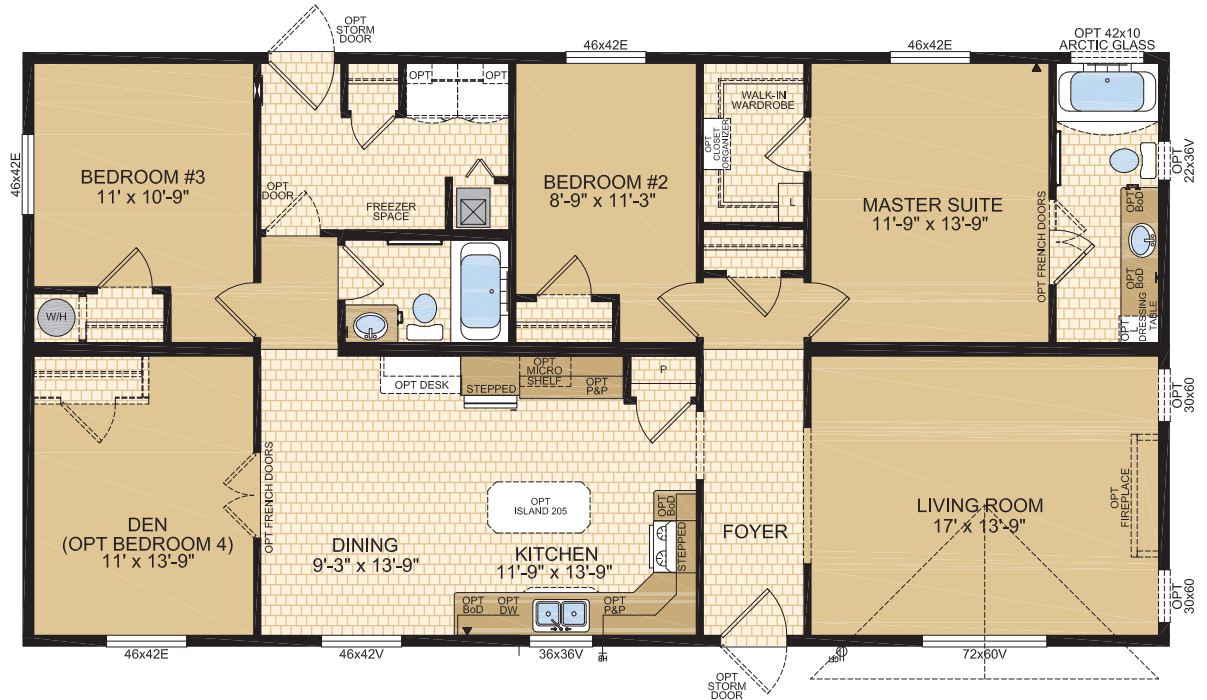

Multi-Section  
HOMES

CANADIAN BUILT  
SINCE 1970

**BRIDGETOWN**  
Model 30301

**3 Beds | 2 Baths | Den**  
29' x 56' ~ 1,624 sq. ft.

OPTIONAL  
FOUNDATION

1421 Brier Park Crescent, Medicine Hat, Alberta T1C 1T8 Phone: (403) 527-1555 Fax: (403) 528-4486 [modulinemedicinehat.com](http://modulinemedicinehat.com)  
In a continued effort to meet the challenges of product improvement, we reserve the right to modify plans, specifications and features without prior notice.  
Some homes may show optional items which are not standard. Please consult your dealer representative for details. Square footage and room sizes are approximate.