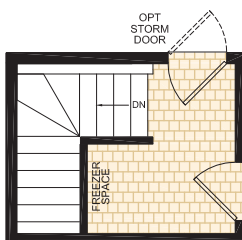

BRIGHTON Model 30302

3 Beds | 2 Baths
29' x 52' ~ 1,508 sq. ft.

**OPTIONAL
FOUNDATION**