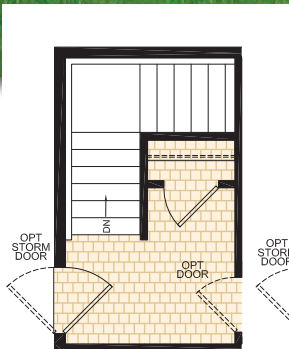

OPTIONAL
FOUNDATION