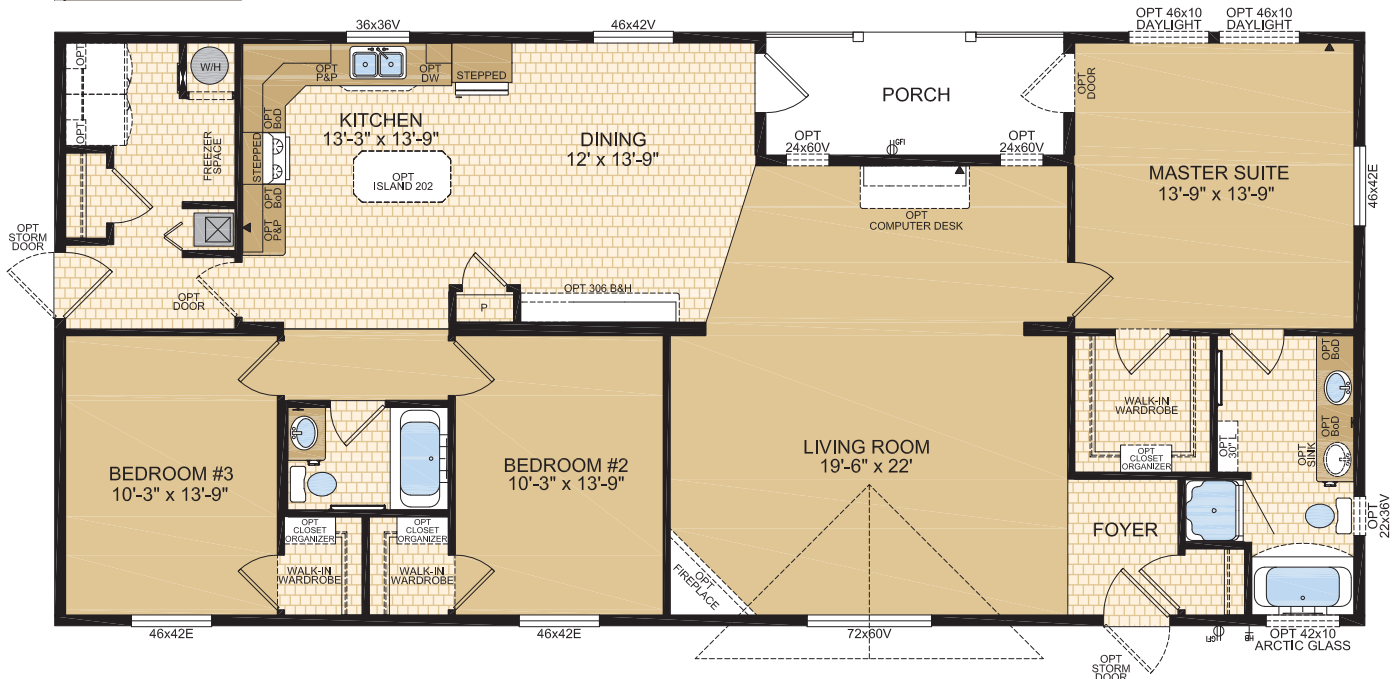

## SHERBROOKE Model 30304

3 Beds | 2 Baths | Porch  
29' x 64' ~ 1,856 sq. ft.

1421 Brier Park Crescent, Medicine Hat, Alberta T1C 1T8 Phone: (403) 527-1555 Fax: (403) 528-4486 [modulinemedicinehat.com](http://modulinemedicinehat.com)  
In a continued effort to meet the challenges of product improvement, we reserve the right to modify plans, specifications and features without prior notice.  
Some homes may show optional items which are not standard. Please consult your dealer representative for details. Square footage and room sizes are approximate.