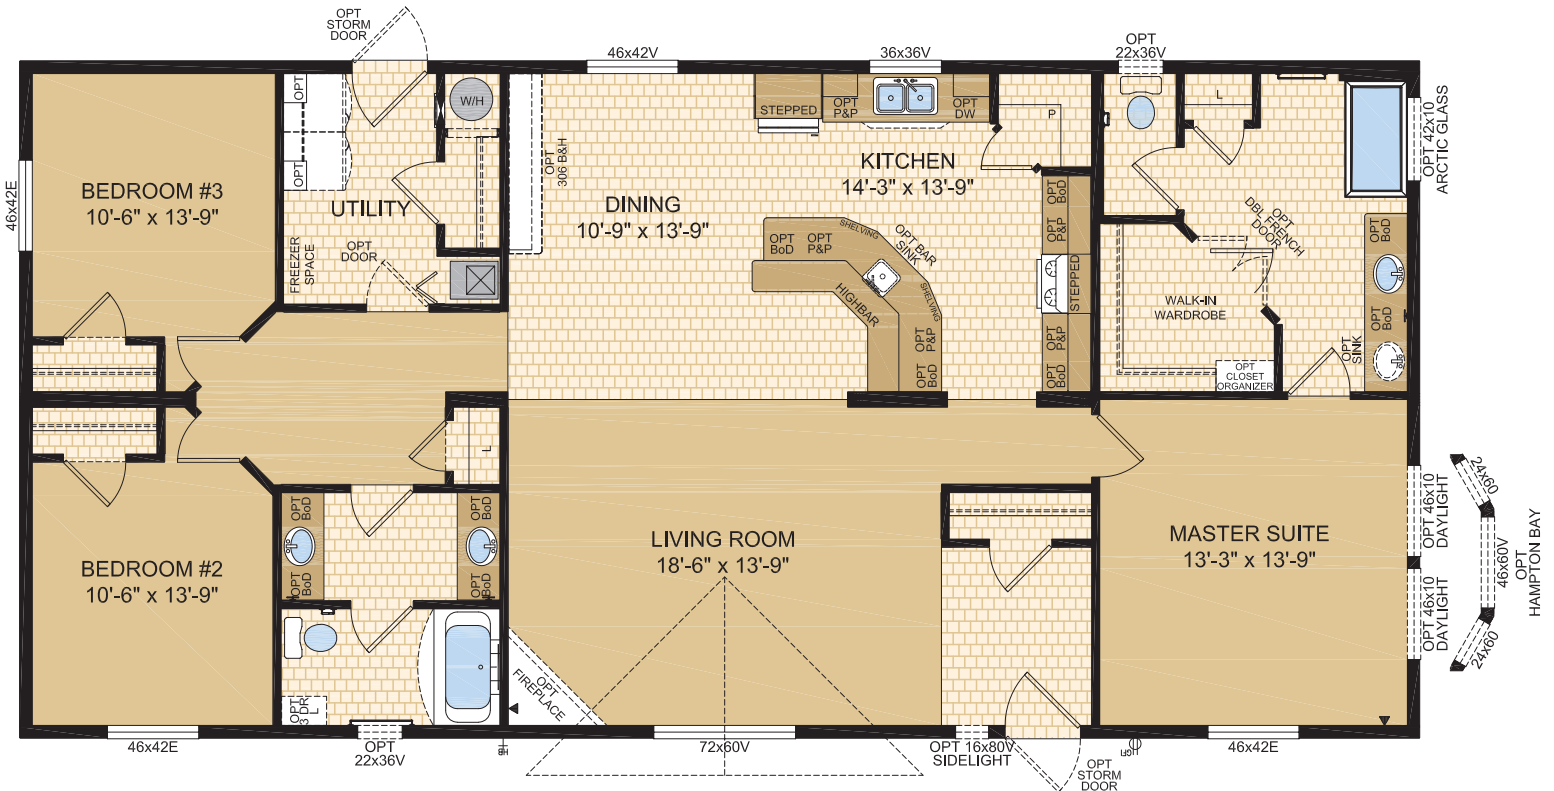

Multi-Section HOMES

CANADIAN BUILT SINCE 1970

Optional Foundation

LEWISTON Model 3030

3 Beds | 2 Baths 29' x 60' ~ 1,740 sq. ft.

1421 Brier Park Crescent, Medicine Hat, Alberta T1C 1T8 Phone: (403) 527-1555 Fax: (403) 528-4486 modulinemedicinehat.com In a continued effort to meet the challenges of product improvement, we reserve the right to modify plans, specifications and features without prior notice. Some homes may show optional items which are not standard. Please consult your dealer representative for details. Square footage and room sizes are approximate.