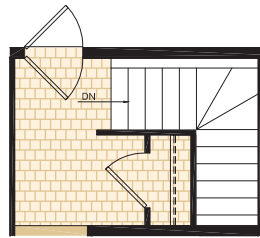

LEGACY
HOME SERIES
20' WIDES

Moduline
Homes

CANADIAN BUILT
SINCE 1970

ROMANIA
Model 30400

29' x 56' • 1,624 sq. ft.
3 Beds, 2 Baths

OPTIONAL
FOUNDATION

1421 Brier Park Crescent, Medicine Hat, Alberta T1C 1T8 Phone: (403) 527-1555 Fax: (403) 528-4486 modulinemedicinehat.com
In a continued effort to meet the challenges of product improvement, we reserve the right to modify plans, specifications and features without prior notice.
Some homes may show optional items which are not standard. Please consult your dealer representative for details. Square footage and room sizes are approximate.