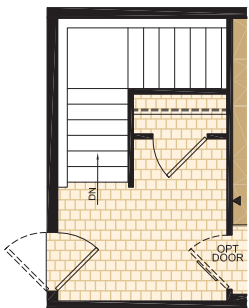

**LEGACY**  
HOME SERIES  
20' WIDES

**Moduline**  
Homes

**CANADIAN BUILT**  
SINCE 1970

**MONSANTO**  
Model 30403

29' x 64' • 1,856 sq. ft.  
3 Beds, 2 Baths, Porch

OPTIONAL  
FOUNDATION

1421 Brier Park Crescent, Medicine Hat, Alberta T1C 1T8 Phone: (403) 527-1555 Fax: (403) 528-4486 [modulinemedicinehat.com](http://modulinemedicinehat.com)  
In a continued effort to meet the challenges of product improvement, we reserve the right to modify plans, specifications and features without prior notice.  
Some homes may show optional items which are not standard. Please consult your dealer representative for details. Square footage and room sizes are approximate.