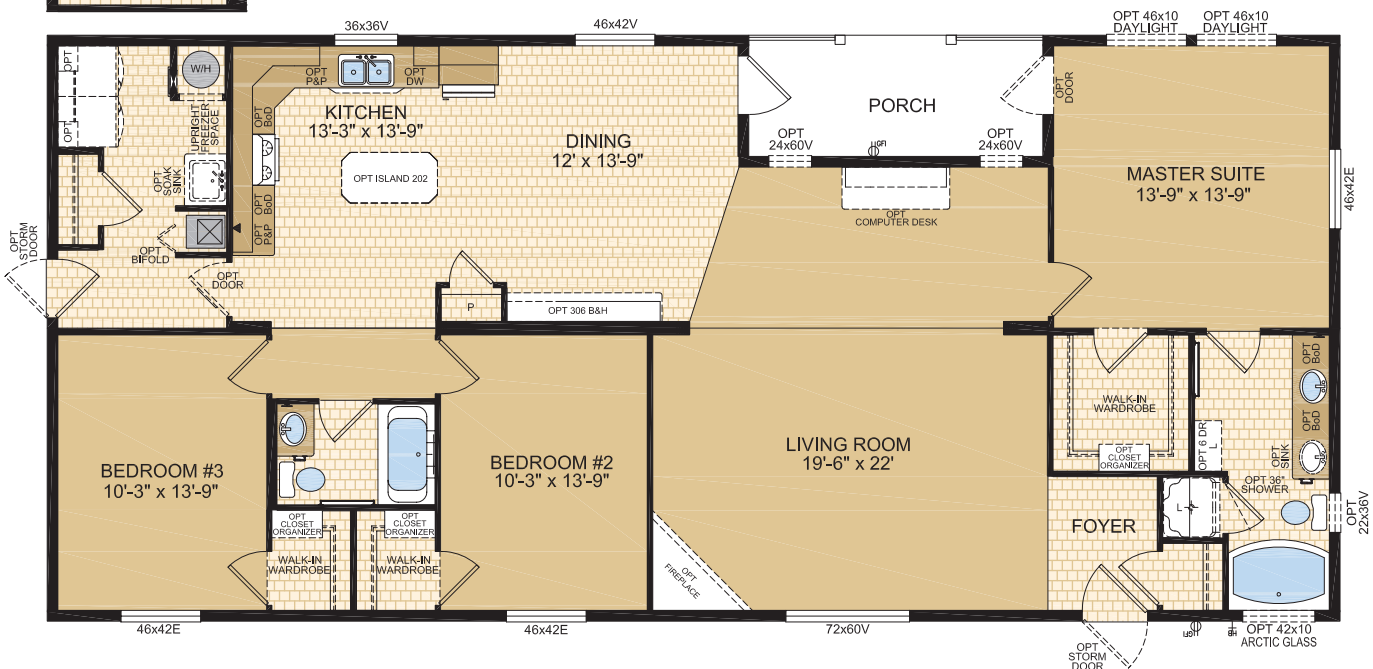

**LEGACY**  
HOME SERIES  
20' WIDES

**Moduline**  
Homes

**CANADIAN BUILT**  
SINCE 1970

**MONSANTO**  
Model 30403

29' x 64' • 1,856 sq. ft.  
3 Beds, 2 Baths, Porch

OPTIONAL  
FOUNDATION

1421 Brier Park Crescent, Medicine Hat, Alberta T1C 1T8 Phone: (403) 527-1555 Fax: (403) 528-4486 [modulinemedicinehat.com](http://modulinemedicinehat.com)  
In a continued effort to meet the challenges of product improvement, we reserve the right to modify plans, specifications and features without prior notice.  
Some homes may show optional items which are not standard. Please consult your dealer representative for details. Square footage and room sizes are approximate.