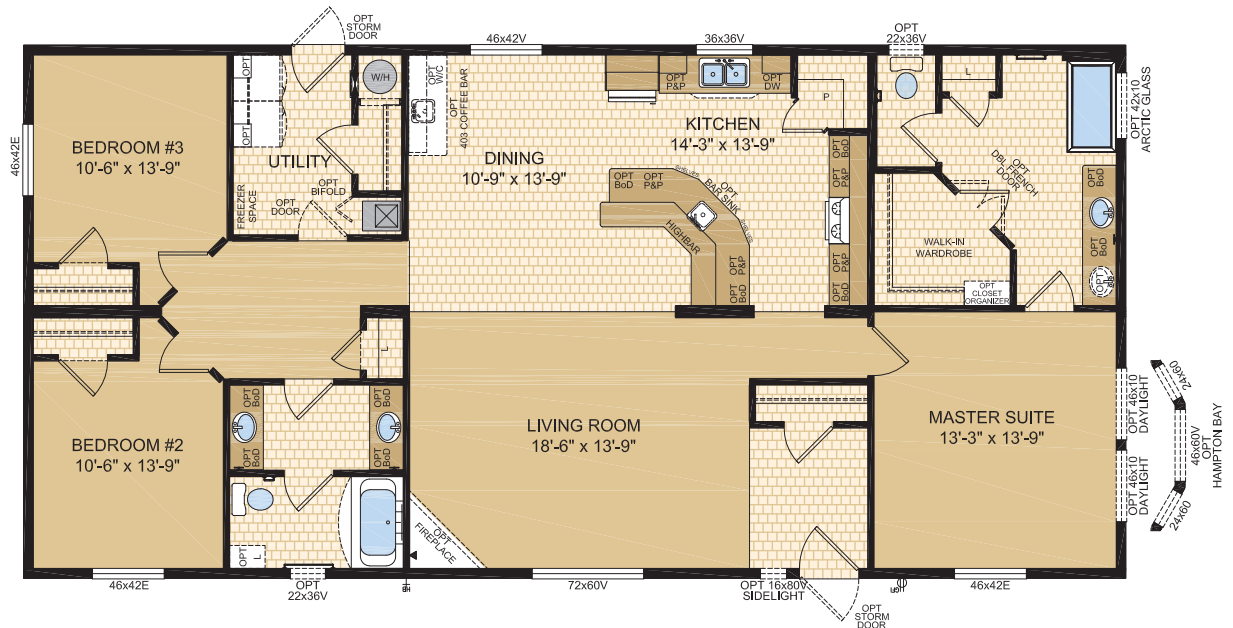

**LEGACY**  
HOME SERIES  
20' WIDES

**Moduline**  
Homes

**CANADIAN BUILT**  
SINCE 1970

**SALZBURG**  
Model 30404

29' x 60' • 1,740 sq. ft.  
3 Beds, 2 Baths

OPTIONAL  
FOUNDATION

1421 Brier Park Crescent, Medicine Hat, Alberta T1C 1T8 Phone: (403) 527-1555 Fax: (403) 528-4486 modulinemedicinehat.com  
In a continued effort to meet the challenges of product improvement, we reserve the right to modify plans, specifications and features without prior notice.  
Some homes may show optional items which are not standard. Please consult your dealer representative for details. Square footage and room sizes are approximate.