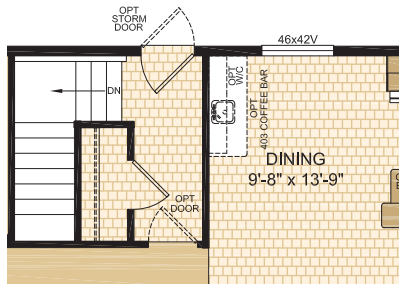

**LEGACY**  
HOME SERIES  
20' WIDES

**Moduline**  
Homes

**CANADIAN BUILT**  
SINCE 1970

**SALZBURG**  
Model 30404

29' x 60' • 1,740 sq. ft.  
3 Beds, 2 Baths

OPTIONAL  
FOUNDATION

1421 Brier Park Crescent, Medicine Hat, Alberta T1C 1T8 Phone: (403) 527-1555 Fax: (403) 528-4486 modulinemedicinehat.com  
In a continued effort to meet the challenges of product improvement, we reserve the right to modify plans, specifications and features without prior notice.  
Some homes may show optional items which are not standard. Please consult your dealer representative for details. Square footage and room sizes are approximate.