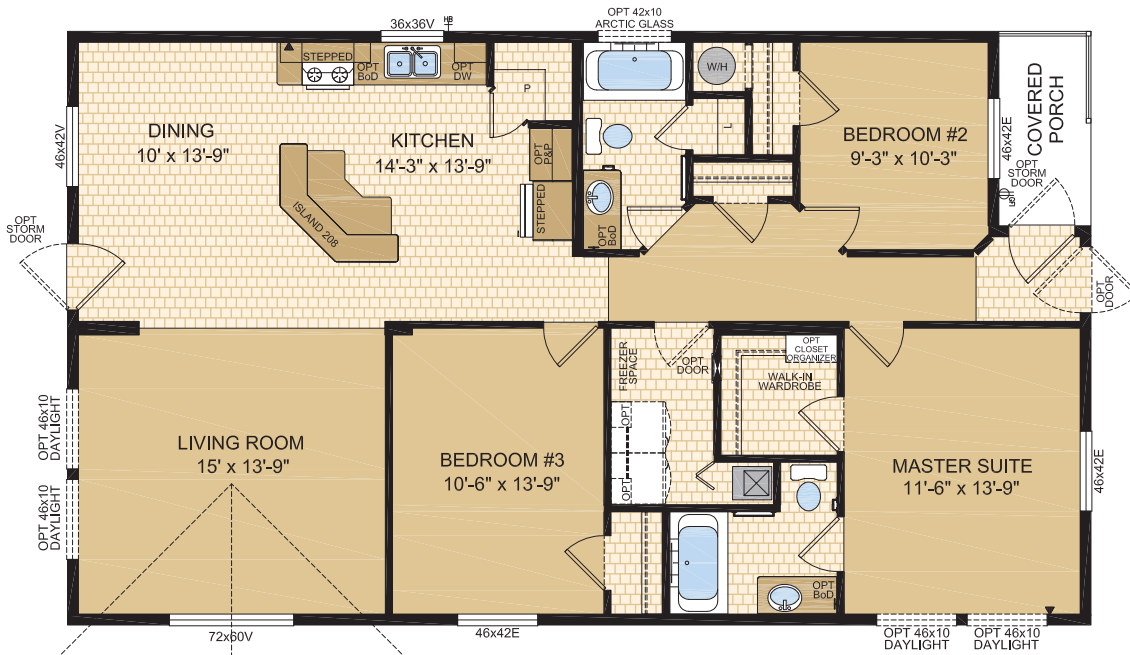

Multi-Section
HOMES

CANADIAN BUILT
SINCE 1970

TRETHEWY
Model 30613

2 Beds | 2 Baths | Porch
29' x 50' ~ 1,450 sq. ft.

1421 Brier Park Crescent, Medicine Hat, Alberta T1C 1T8 Phone: (403) 527-1555 Fax: (403) 528-4486 modulinemedicinehat.com
In a continued effort to meet the challenges of product improvement, we reserve the right to modify plans, specifications and features without prior notice. Some homes may show optional items which are not standard. Please consult your dealer representative for details. Square footage and room sizes are approximate.