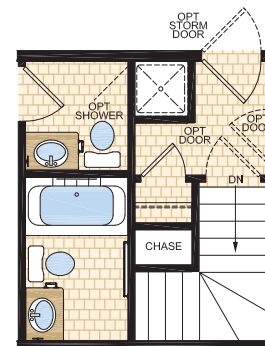

Multi-Section  
HOMES

CANADIAN BUILT  
SINCE 1970

**SARATOGA**  
Model 30692TS

**3 Beds | 1.5 Baths**  
**29' x 38' ~ 1,102 sq. ft.**

OPTIONAL  
FOUNDATION

1421 Brier Park Crescent, Medicine Hat, Alberta T1C 1T8 Phone: (403) 527-1555 Fax: (403) 528-4486 [modulinemedicinehat.com](http://modulinemedicinehat.com)  
In a continued effort to meet the challenges of product improvement, we reserve the right to modify plans, specifications and features without prior notice.  
Some homes may show optional items which are not standard. Please consult your dealer representative for details. Square footage and room sizes are approximate.