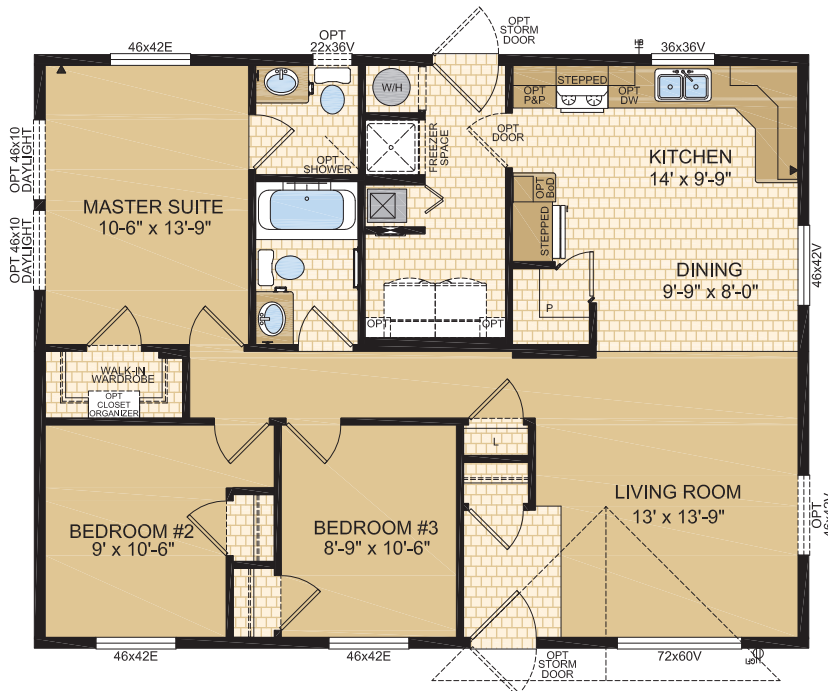

Multi-Section  
HOMES

CANADIAN BUILT  
SINCE 1970

**SARATOGA**  
Model 30692TS

**3 Beds | 1.5 Baths**  
**29' x 38' ~ 1,102 sq. ft.**

OPTIONAL  
FOUNDATION

1421 Brier Park Crescent, Medicine Hat, Alberta T1C 1T8 Phone: (403) 527-1555 Fax: (403) 528-4486 [modulinemedicinehat.com](http://modulinemedicinehat.com)  
In a continued effort to meet the challenges of product improvement, we reserve the right to modify plans, specifications and features without prior notice.  
Some homes may show optional items which are not standard. Please consult your dealer representative for details. Square footage and room sizes are approximate.