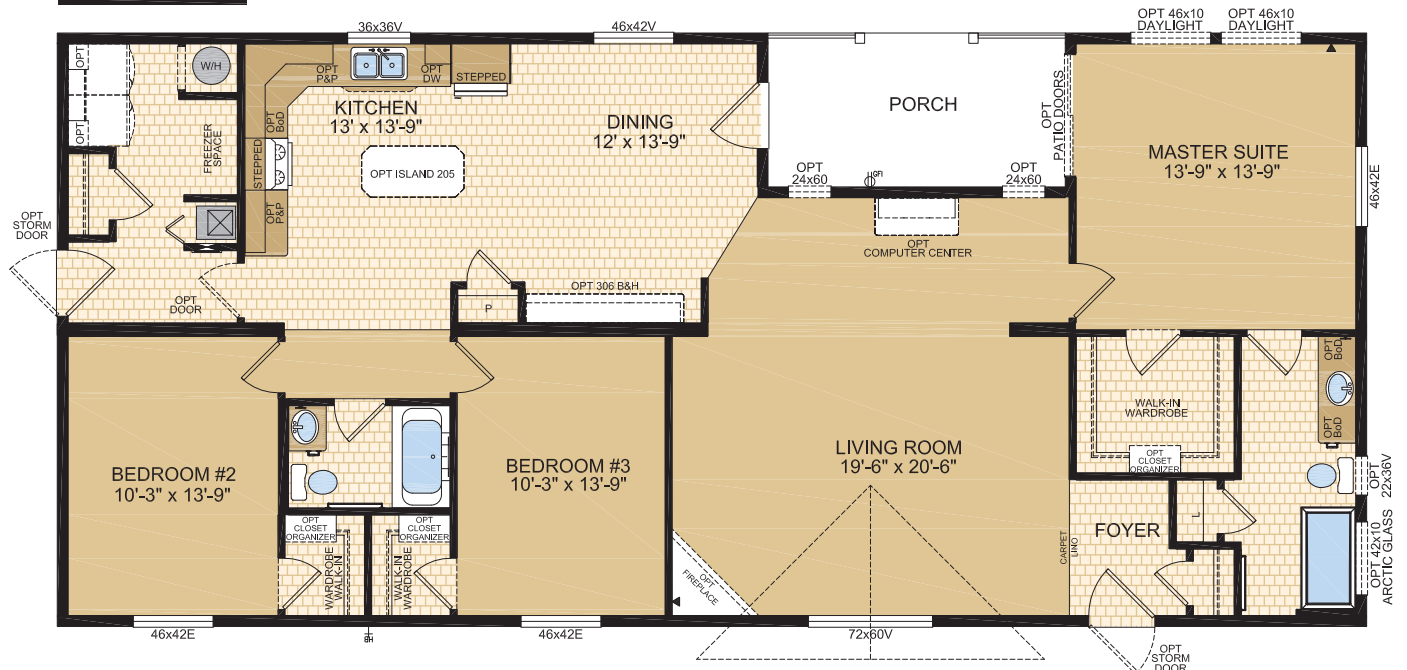

Multi-Section HOMES

CANADIAN BUILT
SINCE 1970

Optional
Layout

RIDGE MANOR Model 30695

3 Beds | 2 Baths | Porch
29' x 64' ~ 1,856 sq. ft.

1421 Brier Park Crescent, Medicine Hat, Alberta T1C 1T8 Phone: (403) 527-1555 Fax: (403) 528-4486 modulinemedicinehat.com
In a continued effort to meet the challenges of product improvement, we reserve the right to modify plans, specifications and features without prior notice.
Some homes may show optional items which are not standard. Please consult your dealer representative for details. Square footage and room sizes are approximate.