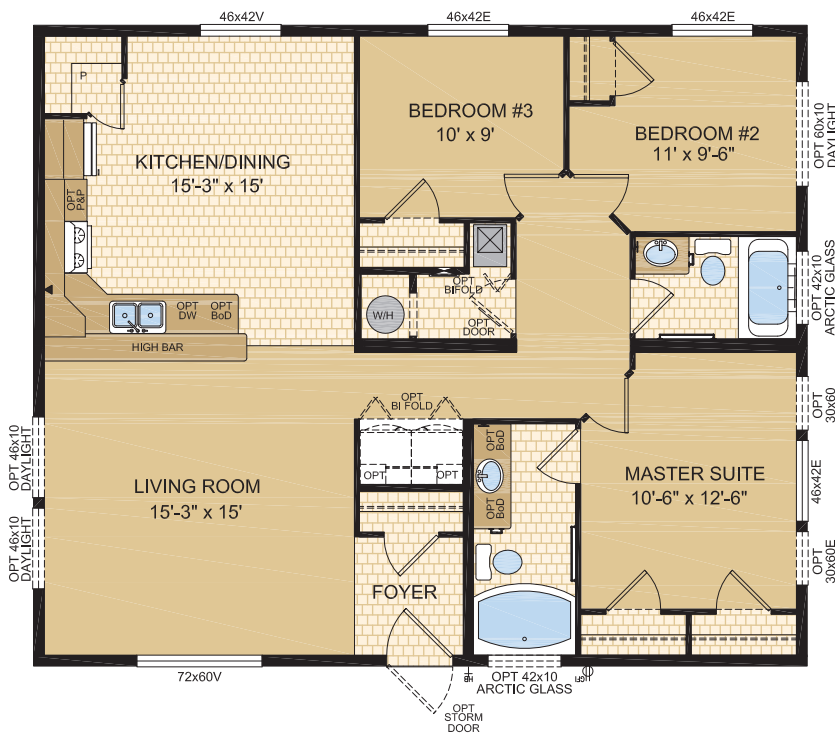

**MUNICH**  
Model 32400TS

**32' x 38' • 1,216 sq. ft.**  
3 Beds, 2 Baths

**OPTIONAL  
FOUNDATION**