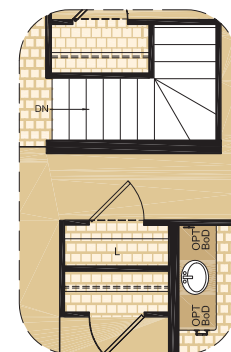

**MUNICH**  
Model 32400TS

**32' x 38' • 1,216 sq. ft.**  
3 Beds, 2 Baths

**OPTIONAL  
FOUNDATION**