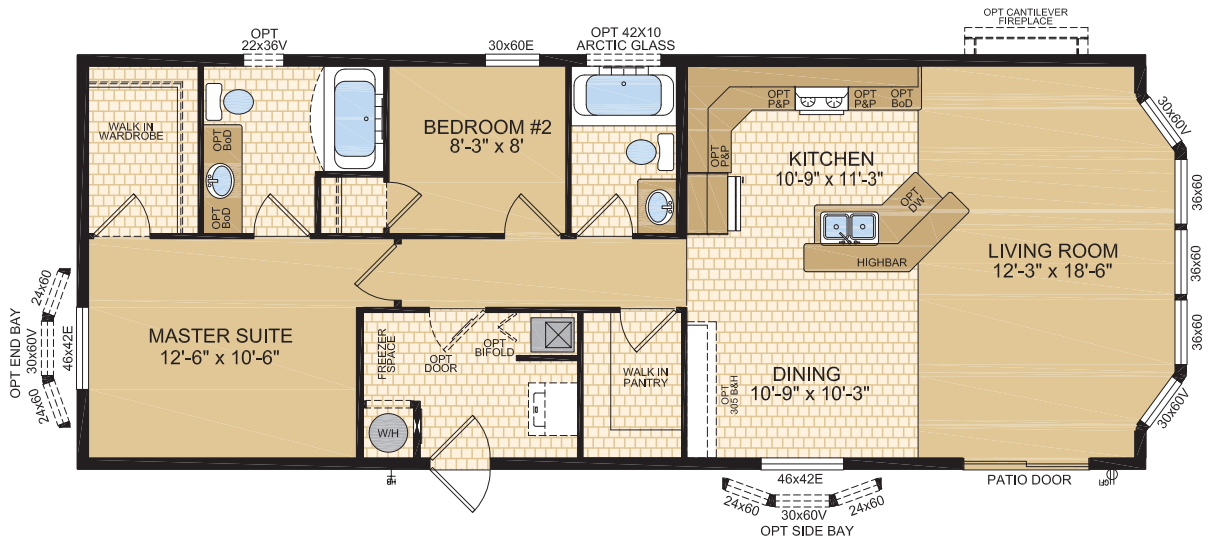

Lake House

20' Wides

Moduline Homes

CANADIAN BUILT
SINCE 1970

Mara

Model 20076

20' x 52' ~ 1,040 sq.ft.

1421 Brier Park Crescent, Medicine Hat, Alberta T1C 1T8 Phone: (403) 527-1555 Fax: (403) 528-4486 modulinemedicinehat.com