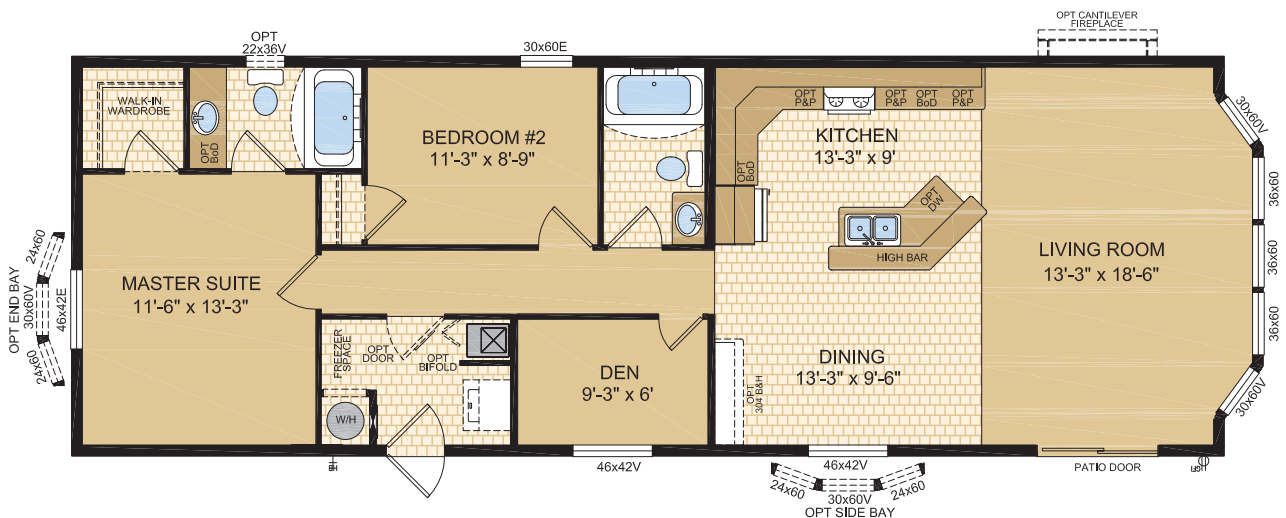

Lake House

20' Wides

Moduline Homes

CANADIAN BUILT
SINCE 1970

Whiteshell

Model 20077

20' x 58' ~ 1,160 sq.ft.

1421 Brier Park Crescent, Medicine Hat, Alberta T1C 1T8 Phone: (403) 527-1555 Fax: (403) 528-4486 modulinemedicinehat.com