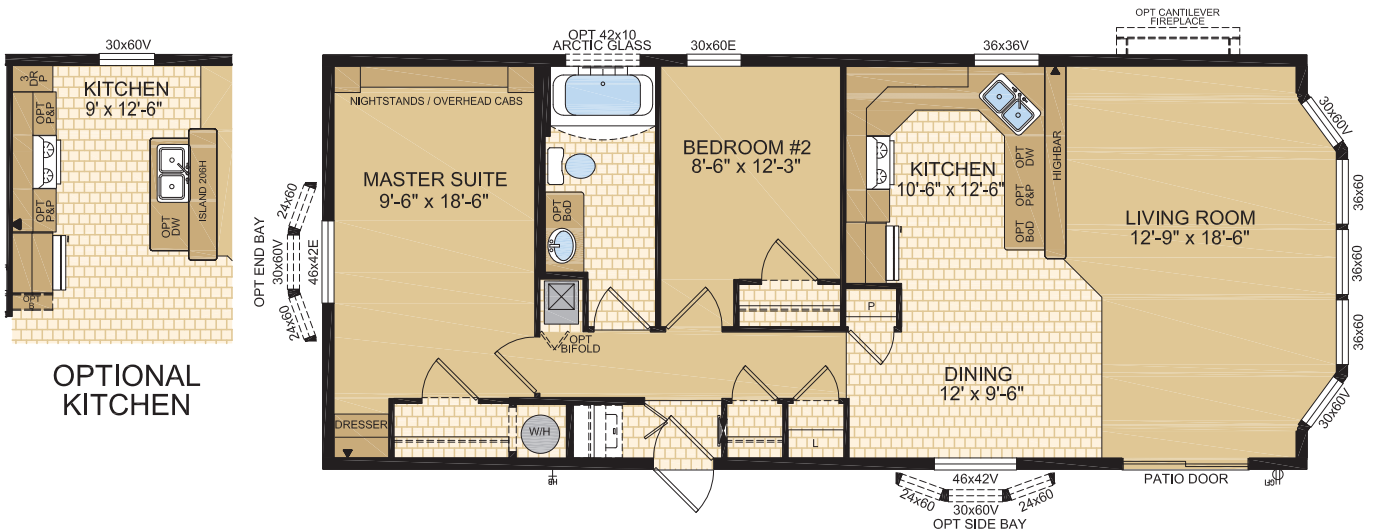

Lake House

20' Wides

Moduline Homes

CANADIAN BUILT
SINCE 1970

Chaparral

Model 20132

20' x 48' ~ 960 sq.ft.

OPTIONAL KITCHEN