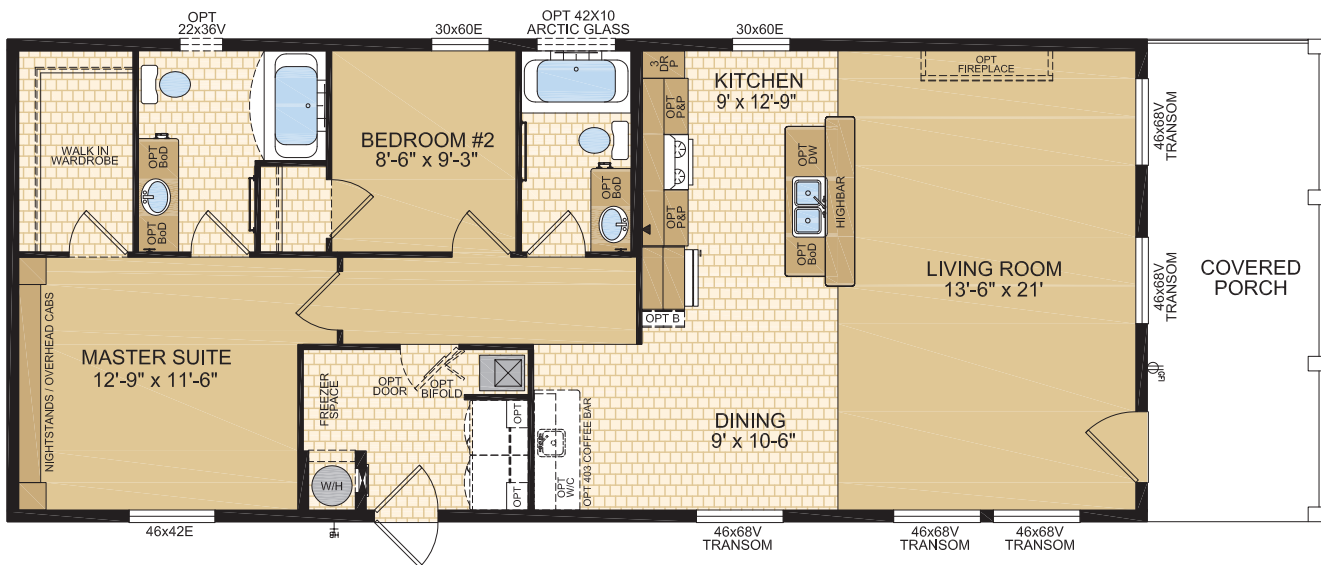

# Lake House

## 22' Wides

**Moduline  
Homes**

**CANADIAN BUILT  
SINCE 1970**

## Capilano

**Model 22080**

22' x 60' ~ 1,320 sq.ft. (incl. covered porch)

1421 Brier Park Crescent, Medicine Hat, Alberta T1C 1T8 Phone: (403) 527-1555 Fax: (403) 528-4486 [modulinemedicinehat.com](http://modulinemedicinehat.com)