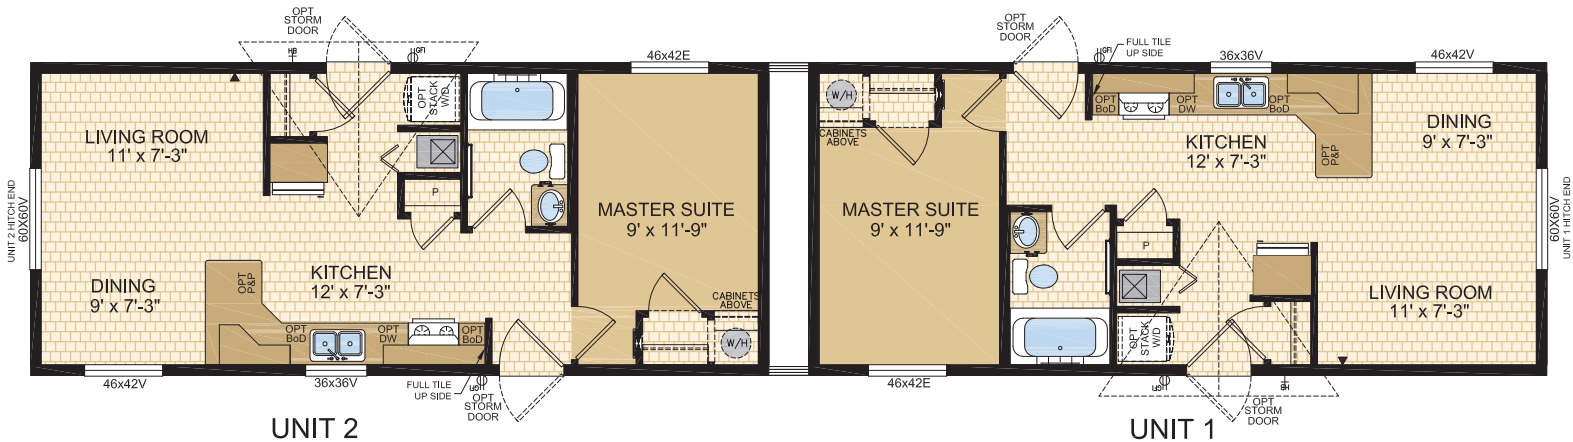

Moduline Mini
SMALL ON PRICE BUT LARGE ON VALUE

Moduline Homes

CANADIAN BUILT
SINCE 1970

Model 16900
(min. order quantity of 2)

1 Bed | 1 Bath
16' x 37' ~ 592 sq. ft.
(per unit)

1421 Brier Park Crescent, Medicine Hat, Alberta T1C 1T8 Phone: (403) 527-1555 Fax: (403) 528-4486 modulinemedicinehat.com