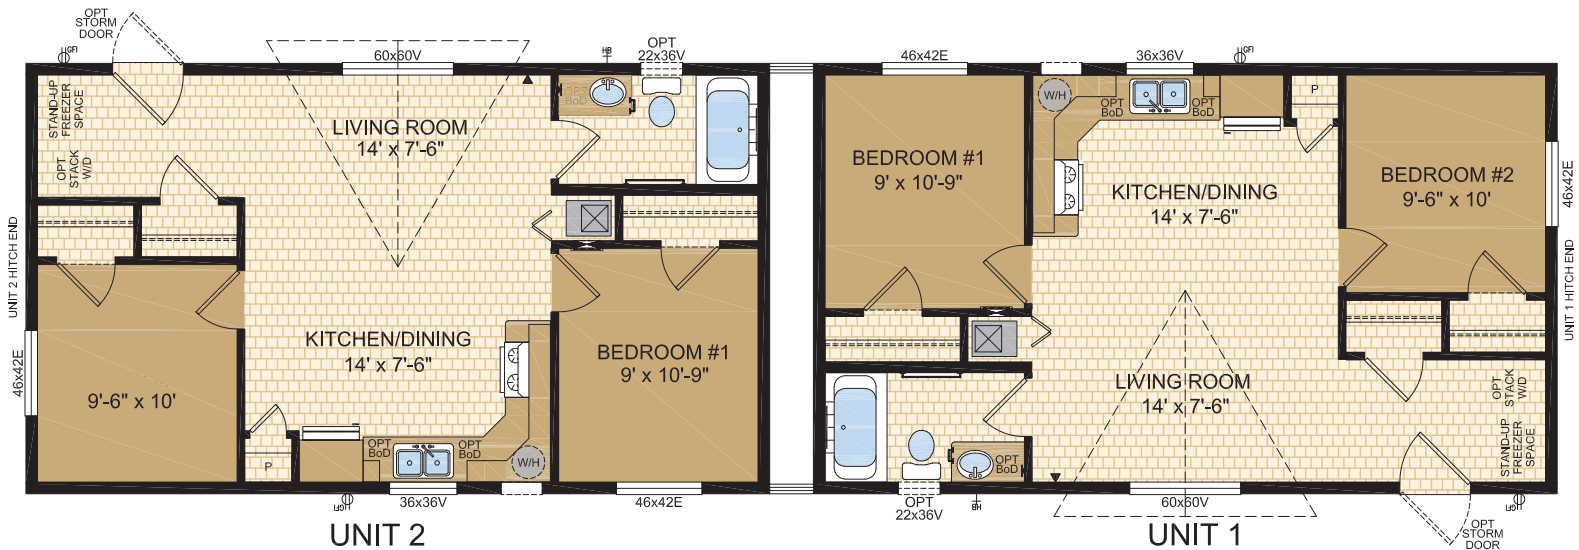

Moduline Mini
SMALL ON PRICE BUT LARGE ON VALUE

Moduline Homes

CANADIAN BUILT
SINCE 1970

Model 20905
(min. order quantity of 2)

2 Beds | 1 Bath
20' x 34' ~ 680 sq. ft.
(per unit)

1421 Brier Park Crescent, Medicine Hat, Alberta T1C 1T8 Phone: (403) 527-1555 Fax: (403) 528-4486 modulinemedicinehat.com
In a continued effort to meet the challenges of product improvement, we reserve the right to modify plans, specifications and features without prior notice.
Some homes may show optional items which are not standard. Please consult your dealer representative for details. Square footage and room sizes are approximate.