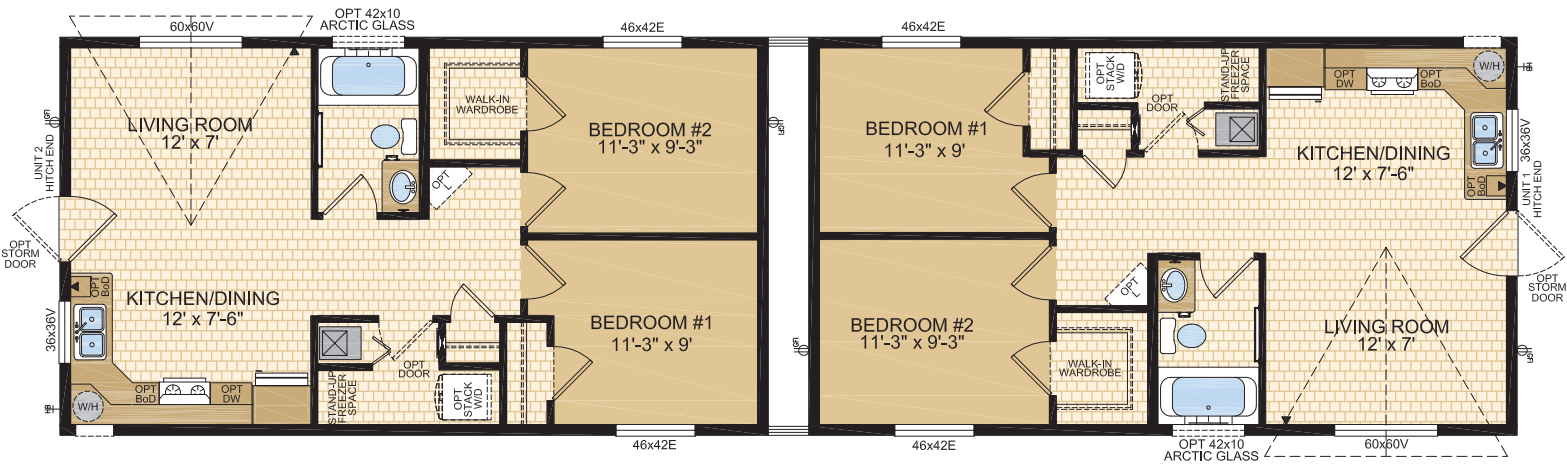

Moduline Mini
SMALL ON PRICE BUT LARGE ON VALUE

Moduline Homes

CANADIAN BUILT
SINCE 1970

Model 20906
(min. order quantity of 2)

2 Beds | 1 Bath
20' x 35' ~ 700 sq. ft.
(per unit)

1421 Brier Park Crescent, Medicine Hat, Alberta T1C 1T8 Phone: (403) 527-1555 Fax: (403) 528-4486 modulinemedicinehat.com